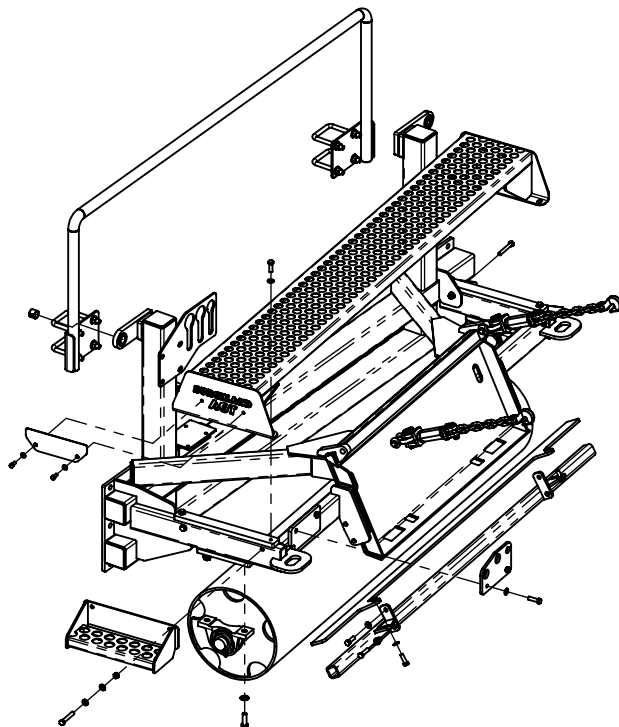

BURCHLAND

AGT

AUTO GRADING TRIMMER

PARTS BOOK

AUTO GRADING TRIMMER 14475

ITEM NO.	PART NUMBER	DESCRIPTION	QTY
1	14627	FRAME, DRUM, STEP ASSY	1
2	14531	TRIMMER HEAD ASSY 4	1
3	14628	DRUM COVER ASSY	1
4	14629	GRADER MOUNT BLADE	1
5	14623	HYD FITING, HOSE ASSY	1
6	15176	SENSORS BOX ASSY	1

ROLLER FRAME ASSEMBLY 14627

ROLLER FRAME ASSEMBLY 14627

ITEM NO.	PART NUMBER	DESCRIPTION	QTY
1	14476	FRAME, TRIMMER DRUM	1
2	14500	CATWALK, TRIMMER	1
3	10394	BOLT, 1/2-13 X 1.50 GR8 ZY	6
4	10062	WASHER, 1/2 SAE GR8 ZY	18
5	14501	STEP, TRIMMER SIDE	2
6	14651	BOLT, 1/2-13 X 3.25 GR8 ZY	3
7	10396	NUT, 1/2-13, SLTL GR8 ZY	4
8	14530	DRUM WELDMENT	1
9	14616	BEARING, 2" ID, 2 BOLT	2
10	10886	BOLT, 5/8-11 X 2.0 GR8 ZY	4
11	10104	WASHER, 5/8 GR8 ZY	4
12	14652	BUSHING, SPRING 1" ID	2
13	14872	BOLT, 1/2-13 X 3.5 GR8 ZY	1
14	14659	PLATE, HYD BULKHEAD	1
15	10435	BOLT - 1/2-13 X 1.75 GR8 ZY	4
16	14837	TRIMMER RAILING ASSY	1
17	15423	PLATE, HYD BULKHEAD	1
18	16050	SCRAPER MOUNT WELD	1
19	16051	SCRAPER, TRIMMER	1
20	10946	BOLT - 1/2-13 X 2.00 GR8 ZY	2
21	10393	BUSHING - SPRING PIVOT	2
22	16346	AGT LETTER BACKING	2
23	10112	BOLT, 3/8-16 X 1 GR8 ZY	4
24	10110	WASHER, 3/8 SAE GR8 ZY	4
25	17750	TURNBUCKLE, TILT LOCK	2

ITEM NO.	PART NUMBER	DESCRIPTION	QTY.
1	16298	TURNBUCKLE CLEVIS, RH	1
2	16299	TURNBUCKLE CLEVIS, LH	1
3	16305	STANDOFF, 1"-8, HEX L-R	1
4	15666	NUT, 1"-8, GR2 ZC JAM, RH	1
5	16369	NUT, 1"-8, GR2 ZC JAM, LH	1
6	15671	PIN, 1" X 3" ZC	1
7	16306	CLEVIS, 5/8" THICK, 3/4" PIN	1
8	10397	BOLT, 1/2-13 X 2.25 GR8 ZY	1
9	10062	WASHER, 1/2 SAE GR8 ZY	2
10	10396	NUT, 1/2-13, SLTL GR8 ZY	1
11	16710	HOOK, GRAB CLEVIS, GR70	1
12	17751	CHAIN, 3/8" X 9 LINKS, GR70	1
13	10963	COTTER PIN, 1/8 X 1.75	2