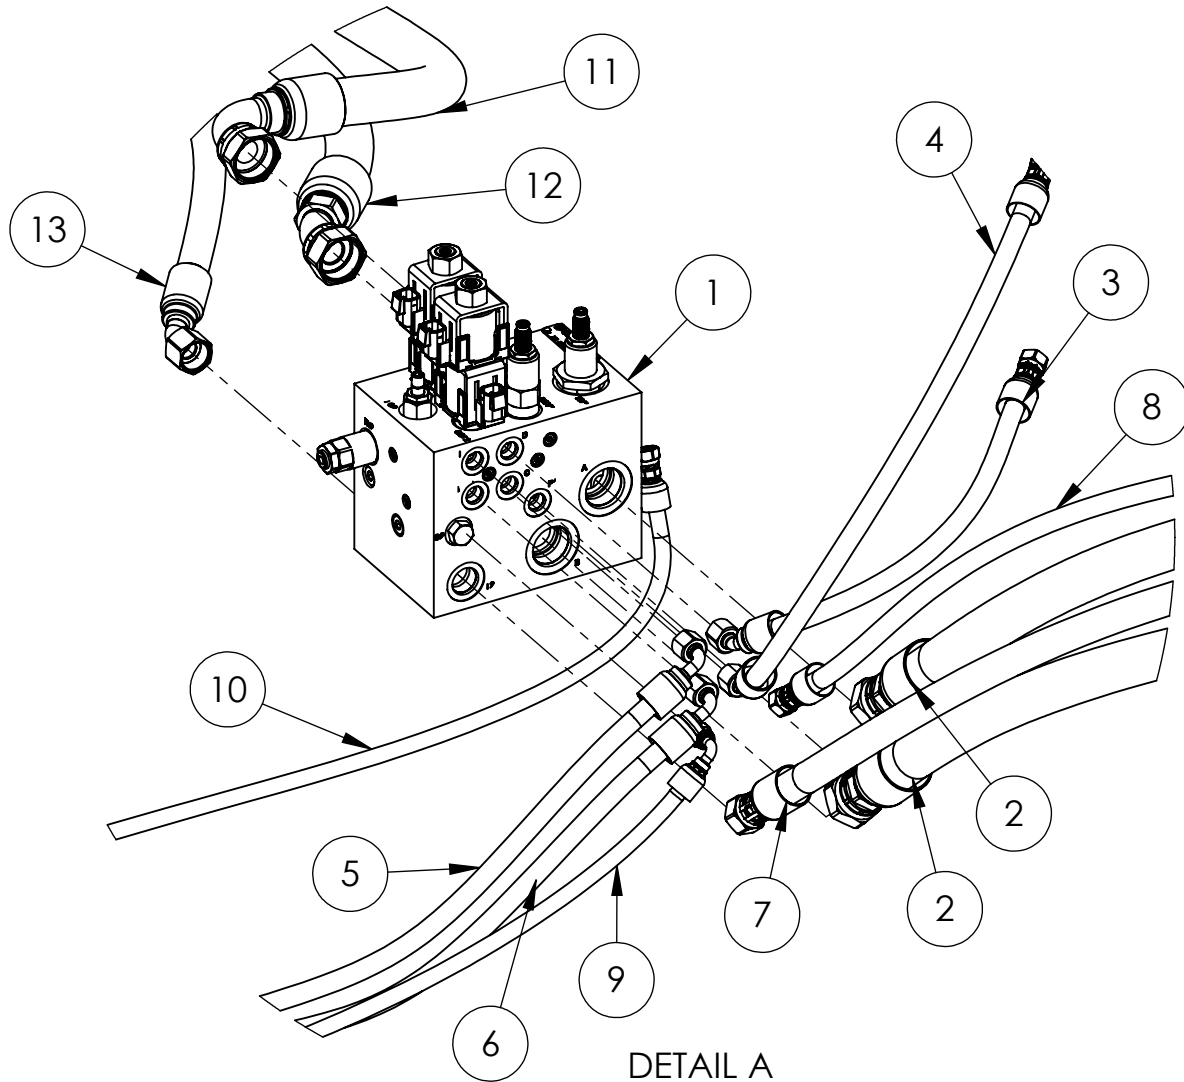

HYDRAULICS ASSEMBLY VALVE HOSES 14623

DETAIL A
SCALE 1 : 6

ITEM NO.	PART NUMBER	DESCRIPTION	QTY
1	14599	HYDRAULIC VALVE	1
2	14634	HYD HOSE, 1" X 60", ST-45	2
3	14635	HYD HOSE, 3/8" X 18", ST-45	1
4	14636	HYD HOSE, 3/8" X 26", ST-45	1
5	14637	HYD HOSE, 3/8" X 76", ST-90	1
6	14638	HYD HOSE, 3/8" X 84", ST-90	1
7	14639	HYD HOSE, 5/8" X 63", ST-45	1
8	14640	HYD HOSE, 3/8" X 66", ST-90	1
9	14641	HYD HOSE, 1/4" X 84", ST-90	1
10	14642	HYD HOSE, 1/4" X 96", ST-ST	1
11	14643	HYD HOSE, 1" X 30", ST-90	1
12	14644	HYD HOSE, 1" X 25", ST-45	1
13	14645	HYD HOSE, 5/8" X 26", ST-45	1