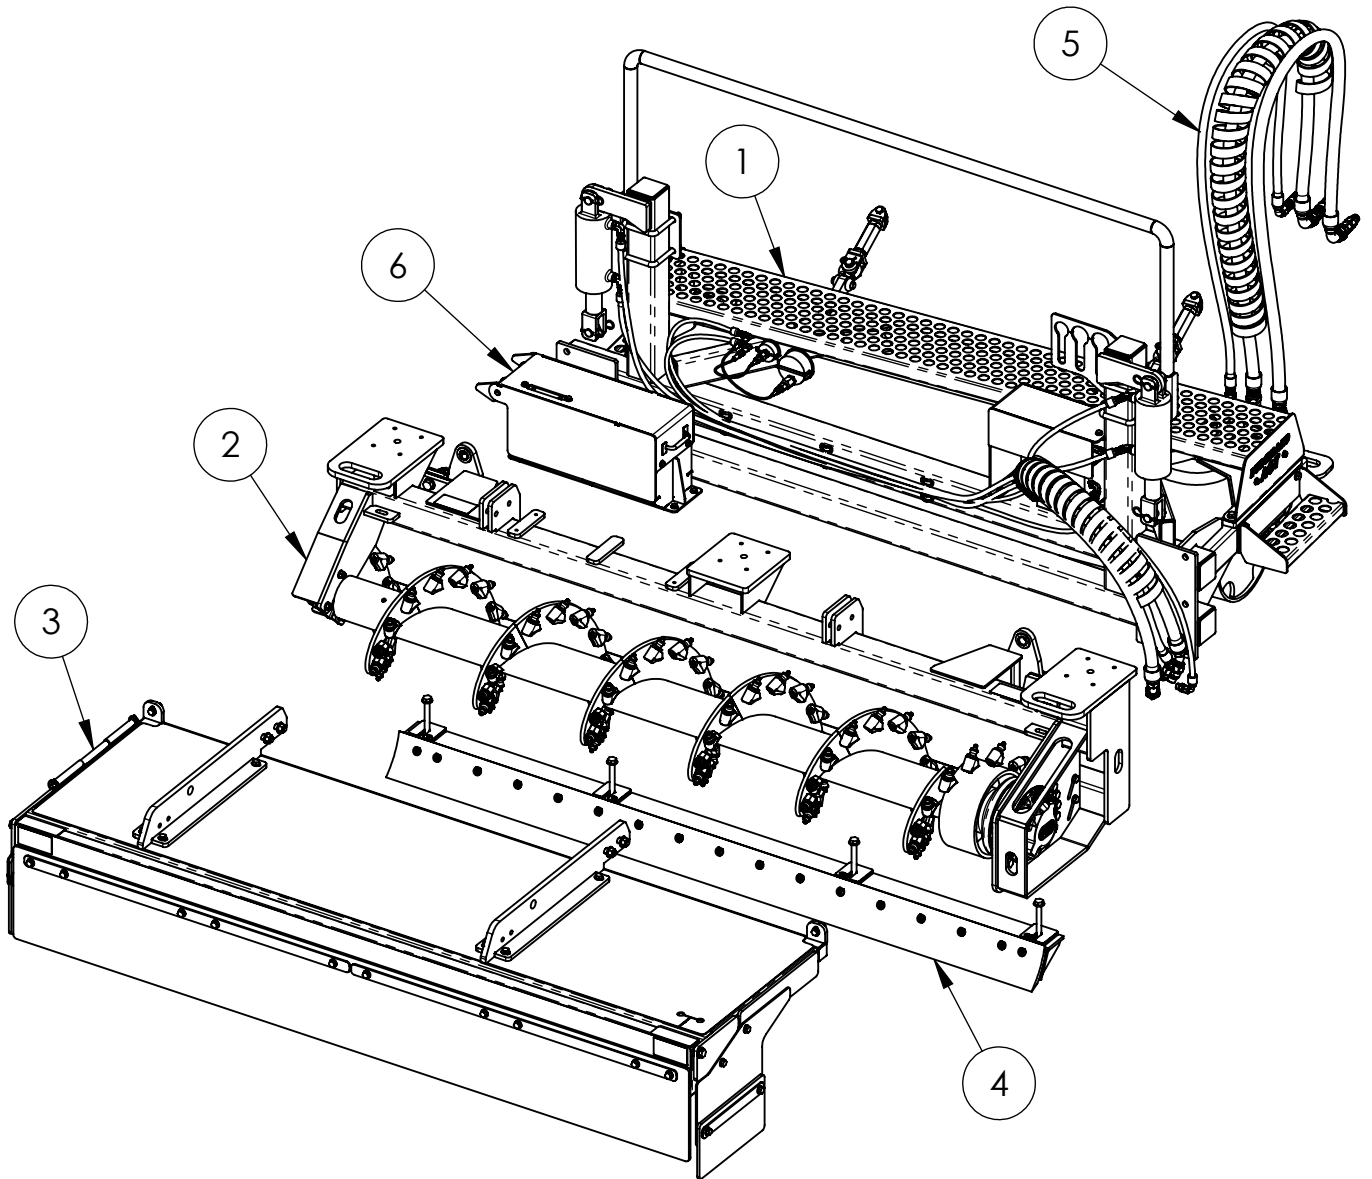

BURCHLAND

AGT

AUTO GRADING TRIMMER

PARTS BOOK

AUTO GRADING TRIMMER 14475

ITEM NO.	PART NUMBER	DESCRIPTION	QTY
1	14627	FRAME, DRUM, STEP ASSY	1
2	14531	TRIMMER HEAD ASSY 4	1
3	14628	DRUM COVER ASSY	1
4	14629	GRADER MOUNT BLADE	1
5	14623	HYD FITING, HOSE ASSY	1
6	15176	SENSORS BOX ASSY	1

ROLLER FRAME ASSEMBLY 14627

ROLLER FRAME ASSEMBLY 14627

ITEM NO.	PART NUMBER	DESCRIPTION	QTY
1	14476	FRAME, TRIMMER DRUM	1
2	14500	CATWALK, TRIMMER	1
3	10394	BOLT, 1/2-13 X 1.50 GR8 ZY	6
4	10062	WASHER, 1/2 SAE GR8 ZY	18
5	14501	STEP, TRIMMER SIDE	2
6	14651	BOLT, 1/2-13 X 3.25 GR8 ZY	3
7	10396	NUT, 1/2-13, SLTL GR8 ZY	4
8	14530	DRUM WELDMENT	1
9	14616	BEARING, 2" ID, 2 BOLT	2
10	10886	BOLT, 5/8-11 X 2.0 GR8 ZY	4
11	10104	WASHER, 5/8 GR8 ZY	4
12	14652	BUSHING, SPRING 1" ID	2
13	14872	BOLT, 1/2-13 X 3.5 GR8 ZY	1
14	14659	PLATE, HYD BULKHEAD	1
15	10435	BOLT - 1/2-13 X 1.75 GR8 ZY	4
16	14837	TRIMMER RAILING ASSY	1
17	15423	PLATE, HYD BULKHEAD	1
18	16050	SCRAPER MOUNT WELD	1
19	16051	SCRAPER, TRIMMER	1
20	10946	BOLT - 1/2-13 X 2.00 GR8 ZY	2
21	10393	BUSHING - SPRING PIVOT	2
22	16346	AGT LETTER BACKING	2
23	10112	BOLT, 3/8-16 X 1 GR8 ZY	4
24	10110	WASHER, 3/8 SAE GR8 ZY	4
25	17750	TURNBUCKLE, TILT LOCK	2

ITEM NO.	PART NUMBER	DESCRIPTION	QTY.
1	16298	TURNBUCKLE CLEVIS, RH	1
2	16299	TURNBUCKLE CLEVIS, LH	1
3	16305	STANDOFF, 1"-8, HEX L-R	1
4	15666	NUT, 1"-8, GR2 ZC JAM, RH	1
5	16369	NUT, 1"-8, GR2 ZC JAM, LH	1
6	15671	PIN, 1" X 3" ZC	1
7	16306	CLEVIS, 5/8" THICK, 3/4" PIN	1
8	10397	BOLT, 1/2-13 X 2.25 GR8 ZY	1
9	10062	WASHER, 1/2 SAE GR8 ZY	2
10	10396	NUT, 1/2-13, SLTL GR8 ZY	1
11	16710	HOOK, GRAB CLEVIS, GR70	1
12	17751	CHAIN, 3/8" X 9 LINKS, GR70	1
13	10963	COTTER PIN, 1/8 X 1.75	2