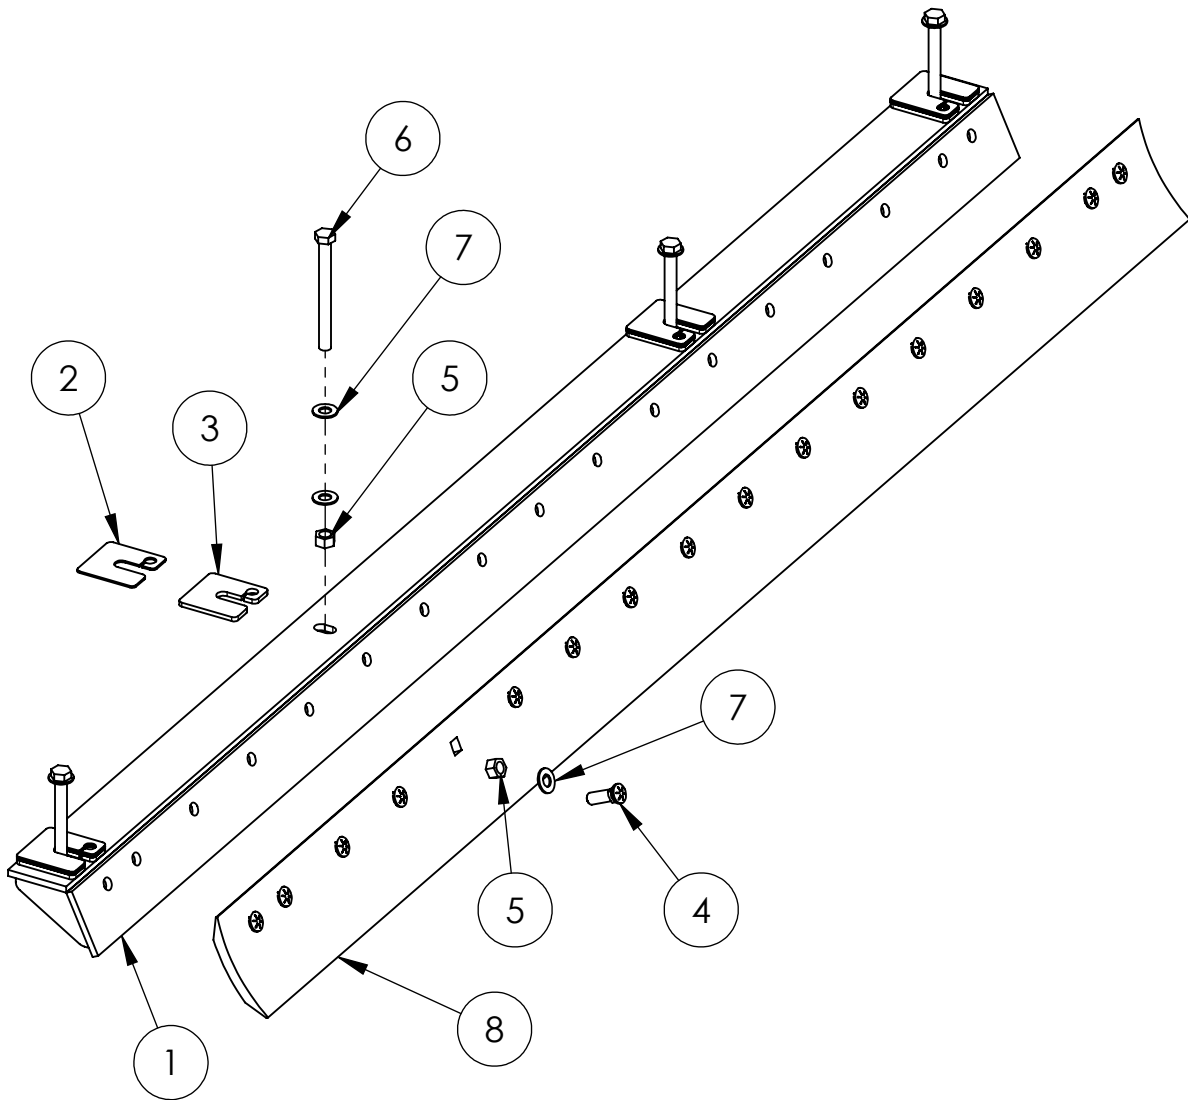

GRADER BLADE ASSEMBLY 14629

ITEM NO.	PART NUMBER	DESCRIPTION	QTY
1	14589	GRADER MOUNT BRACKET	1
2	14334	PLATE, GRADER SPACER .105	8
3	13927	PLATE, GRADER SPACER .25	4
4	14469	PLOW BOLT, 5/8-11 X 2.0 G8	17
5	11122	NUT, 5/8-11 SLTL GR8 ZY	21
6	14820	BOLT, 5/8-11 X 6.5 GR8 ZY	4
7	10104	WASHER, 5/8 GR8 ZY	25
8	14553	GRADER BLADE	1