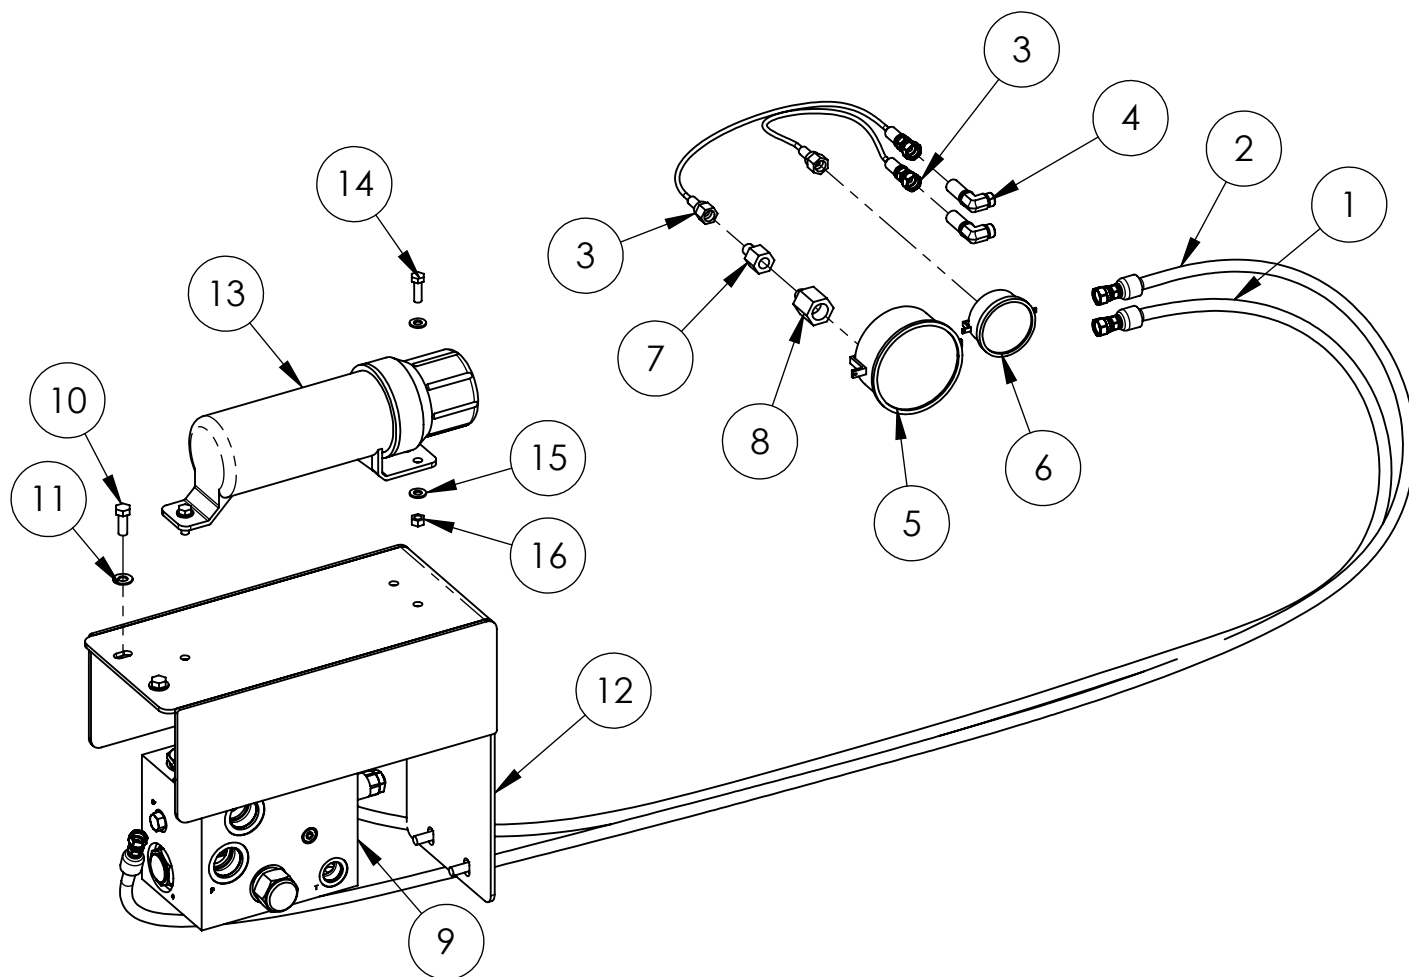

HYDRAULICS ASSEMBLY GAUGES 14623

ITEM NO.	PART NUMBER	DESCRIPTION	QTY
1	14641	HYD HOSE, 1/4" X 84", ST-90	1
2	14642	HYD HOSE, 1/4" X 96", ST-ST	1
3	14943	HYD HOSE, MICROBORE 16"	2
4	14622	FITTING, 4M ORFS BLK UNION 90	2
5	14654	GAUGE, 4" PANEL CLAMP	1
6	14655	GAUGE, 2.5" PANEL CLAMP	1
7	14657	GAUGE SNUBBER, NPT 1/4"-18	1
8	14875	ADAPTER, 1/2" NPT F X 1/4" NPT M	1
9	14599	HYDRAULIC VALVE	1
10	10112	BOLT, 3/8-16 X 1 GR8 ZY	4
11	10110	WASHER, 3/8 SAE GR8 ZY	4
12	14600	VALVE COVER, TRIMMER	1
13	17291	OPERATORS MANUAL CANISTER	1
14	17379	BOLT, 5/16-18 X 1.0" GR8 ZY	3
15	14697	WASHER, 5/16 GR8 ZY	6
16	14698	NUT, 5/16-18 GR8 ZY	3