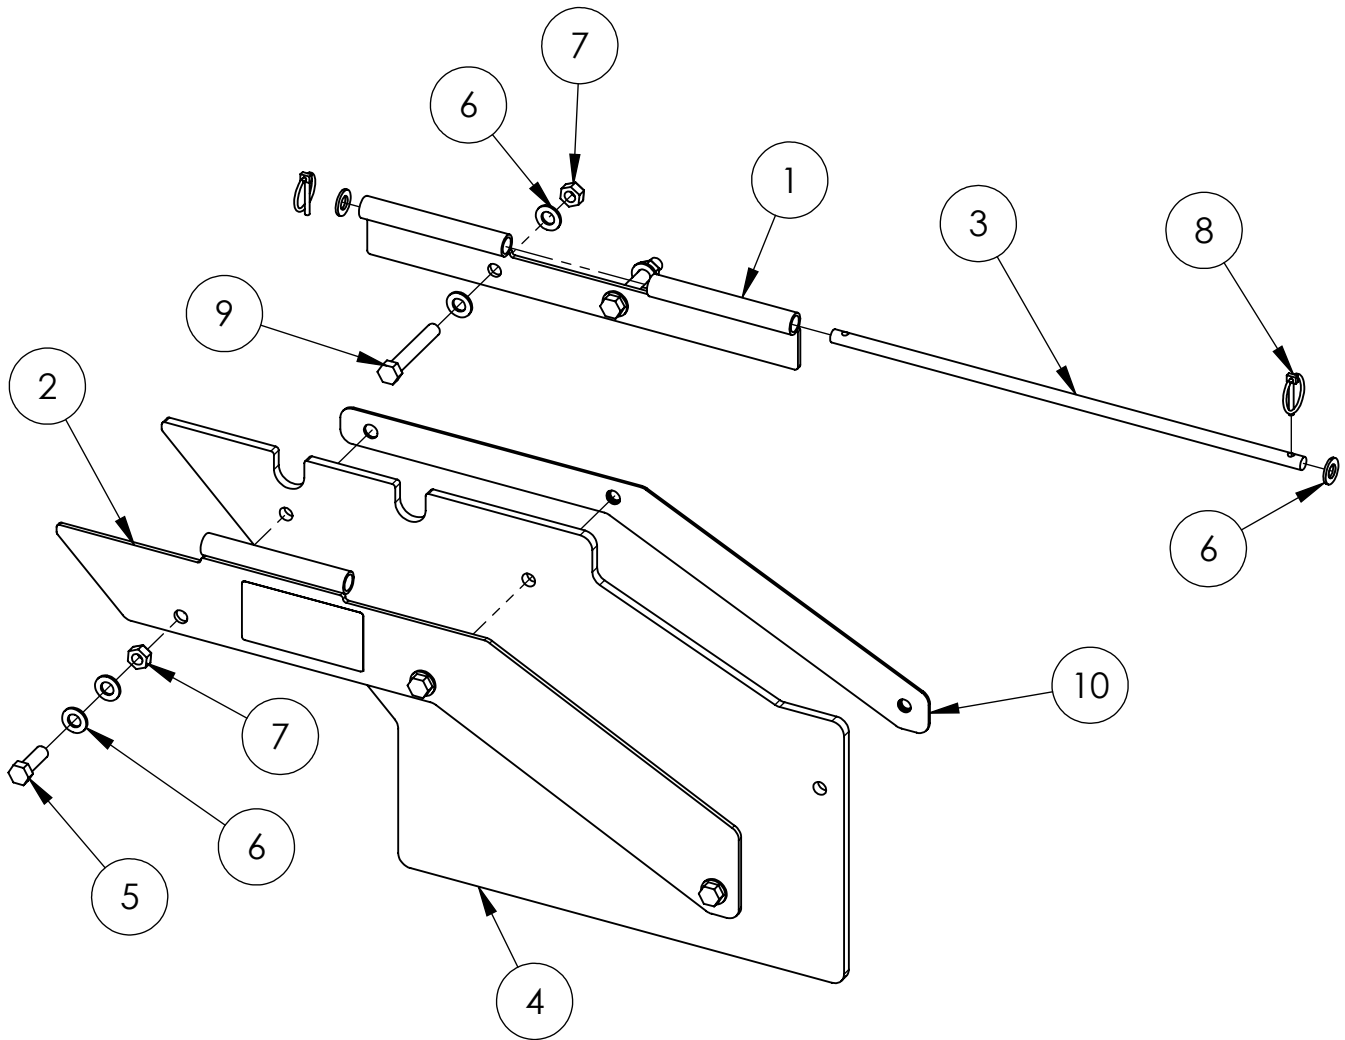

DISCHARGE COVER ASSEMBLY 15121

ITEM NO.	PART NUMBER	DESCRIPTION	QTY.
1	15122	HINGE WELD BASE	1
2	15123	HINGE WELD PIVOT	1
3	15125	BAR, FLAP HINGE	1
4	15128	PLATE, GUARD FLAP RIGHT	1
5	10394	BOLT, 1/2-13 X 1.50 GR8 ZY	3
6	10062	WASHER, 1/2 SAE GR8 ZY	12
7	10396	NUT, 1/2-13, SLTL GR8 ZY	5
8	10124	LYNCHPIN, 3/16	2
9	14651	BOLT, 1/2-13 X 3.25 GR8 ZY	2
10	15397	PLATE, RUBBER FLAP WASHER	1