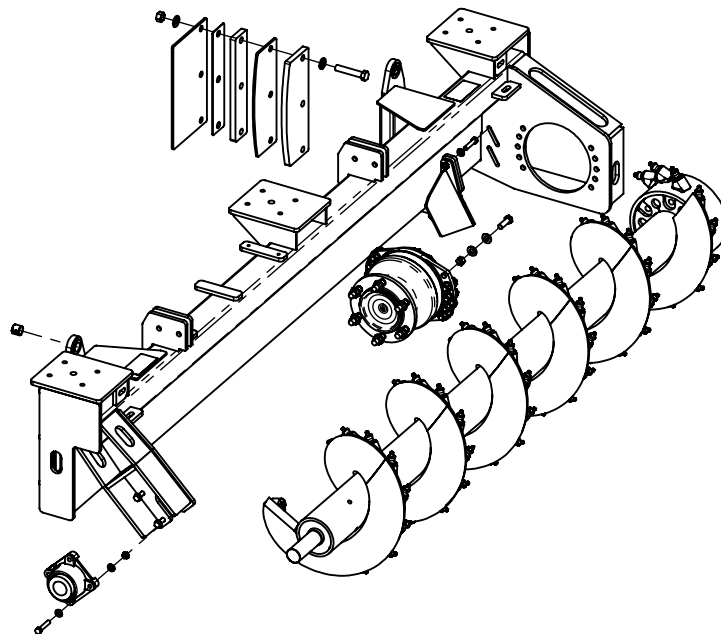

TRIMMER AUGER ASSEMBLY 14531

ITEM NO.	PART NUMBER	DESCRIPTION	QTY
1	14532	TRIMMER HEAD FRAME 5	1
2	14433	ROTOR AGT TRIMMER	1
3	14554	HYD. MOTOR, 38.26 CID	1
4	10886	BOLT, 5/8-11 X 2.0 GR8 ZY	10
5	10104	WASHER, 5/8 GR8 ZY	20
6	11122	NUT, 5/8-11 SLTL GR8 ZY	10
7	14555	BEARING, 2.0 TAPERED, 4-BOLT HOUSING	1
8	14871	BOLT, 1/2-13 X 2.5 GR8 ZY	4
9	10062	WASHER, 1/2 SAE GR8 ZY	10
10	10396	NUT, 1/2-13, SLTL GR8 ZY	4
11	15398	PLATE, TRIMMER HEAD CATCH	2
12	14598	PLATE, WEAR STRIP	2
13	14594	PLATE, ROTOR MOUNT PIVOT	2
14	14593	WEAR BAR STRIP	2
15	14632	BOLT, 3/4-10 X 4.0 GR8 ZY	6
16	10107	WASHER, 3/4 GR8 ZY	12
17	10106	NUT - 3/4-10 GR8 TL ZY	6
18	14652	BUSHING, SPRING 1" ID	2
19	14824	PLATE, ROTOR MOUNT PIVOT	2
20	10397	BOLT, 1/2-13 X 2.25 GR8 ZY	2
21	15130	ANGLE GRADER BLADE WELD	1
22	14459	TOOTH RX3-01W	69