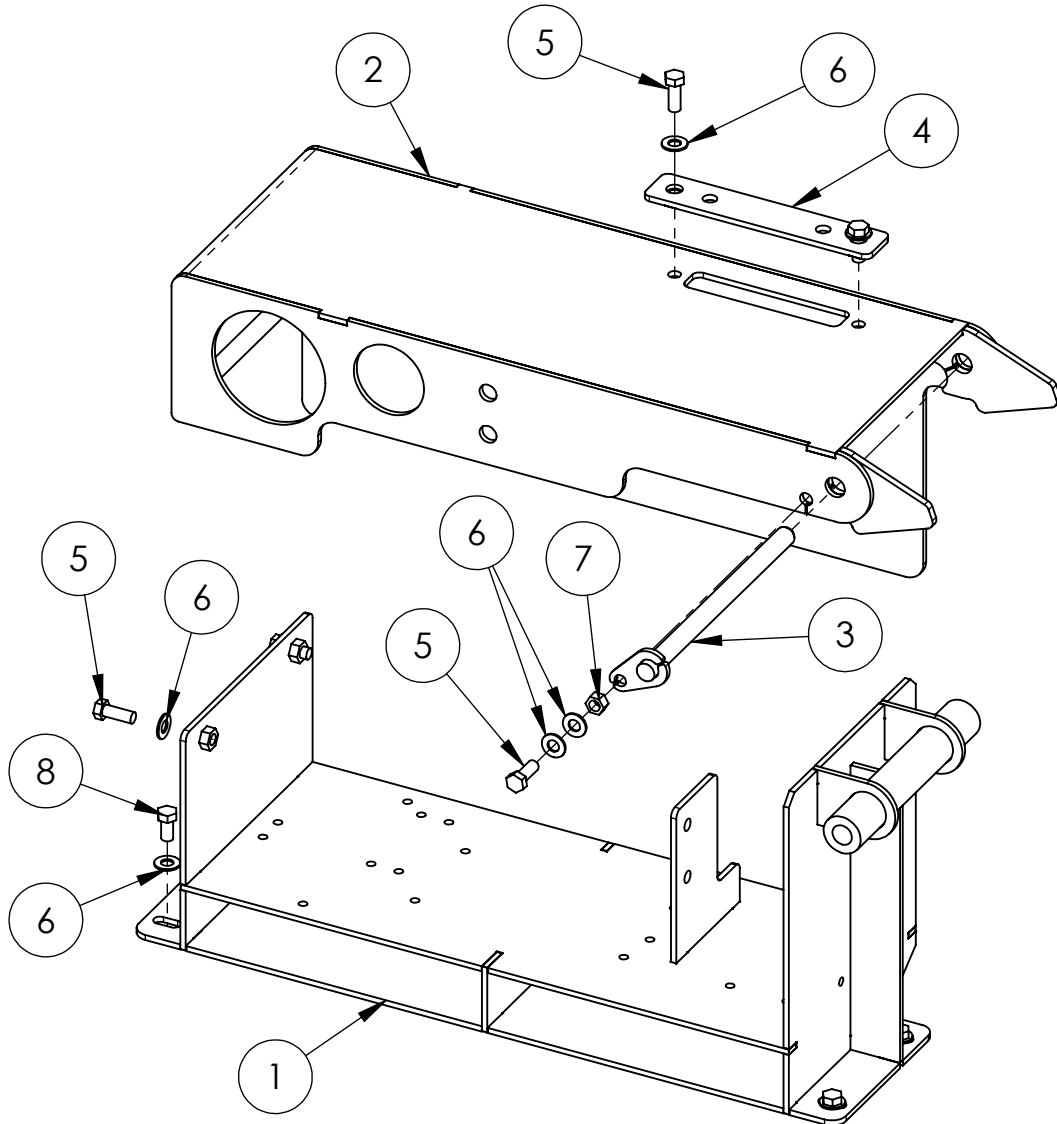

SENSORS BOX ASSEMBLY 15176

ITEM NO.	PART NUMBER	DESCRIPTION	QTY.
1	15177	BOX BASE WELDMENT	1
2	15178	BOX LID WELDMENT	1
3	15188	PIN, TRIMMER BOX HINGE	1
4	14828	COAX MOUNT WELDMENT	1
5	10112	BOLT, 3/8-16 X 1 GR8 ZY	5
6	10110	WASHER, 3/8 SAE GR8 ZY	10
7	10947	NUT, 3/8-16 SLTL GR8 ZY	1
8	10114	BOLT, 3/8-16 X .75 GR8 ZY	4