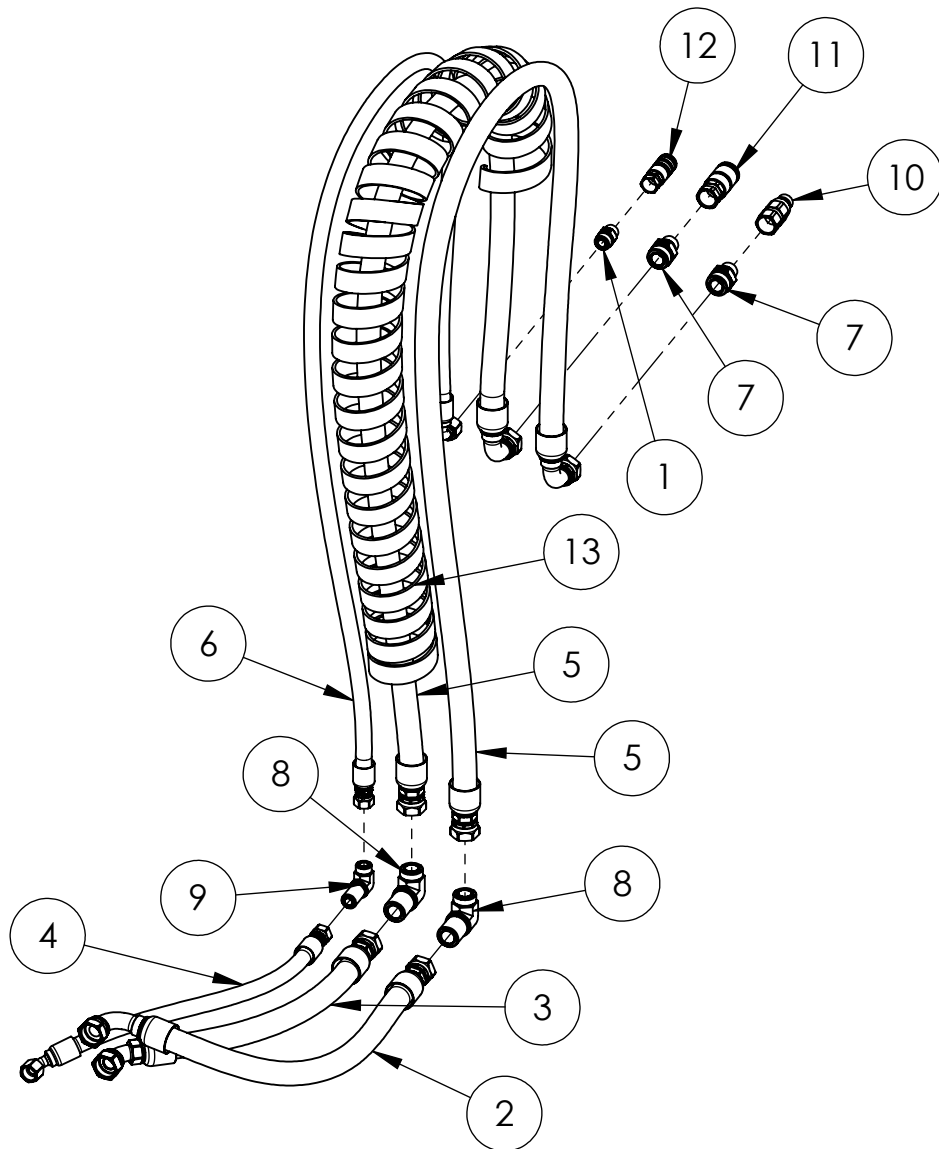

**HYDRAULICS ASSEMBLY
HOSES
14623**

ITEM NO.	PART NUMBER	DESCRIPTION	QTY
1	14620	FITTING, 10M ORFS X 10M ORB ST	1
2	14643	HYD HOSE, 1" X 30", ST-90	1
3	14644	HYD HOSE, 1" X 25", ST-45	1
4	14645	HYD HOSE, 5/8" X 26", ST-45	1
5	14873	HYD HOSE, 1" X 84", ST-90	2
6	14874	HYD HOSE, 5/8" X 84", ST-90	1
7	14649	FITTING, 16M ORFS X 12M ORB ST	2
8	14660	FITTING, 16M ORFS BKHD 90	2
9	14661	FITTING, 10M ORFS BKHD 90	1
10	14876	FFC, 1/2" M X 12 F ORB	1
11	14877	FFC, 1/2" F X 12 F ORB	1
12	14880	FFC, 3/8" F X 10 F ORB	1
13	15493	HOSE WRAP, 5FT SKID	1