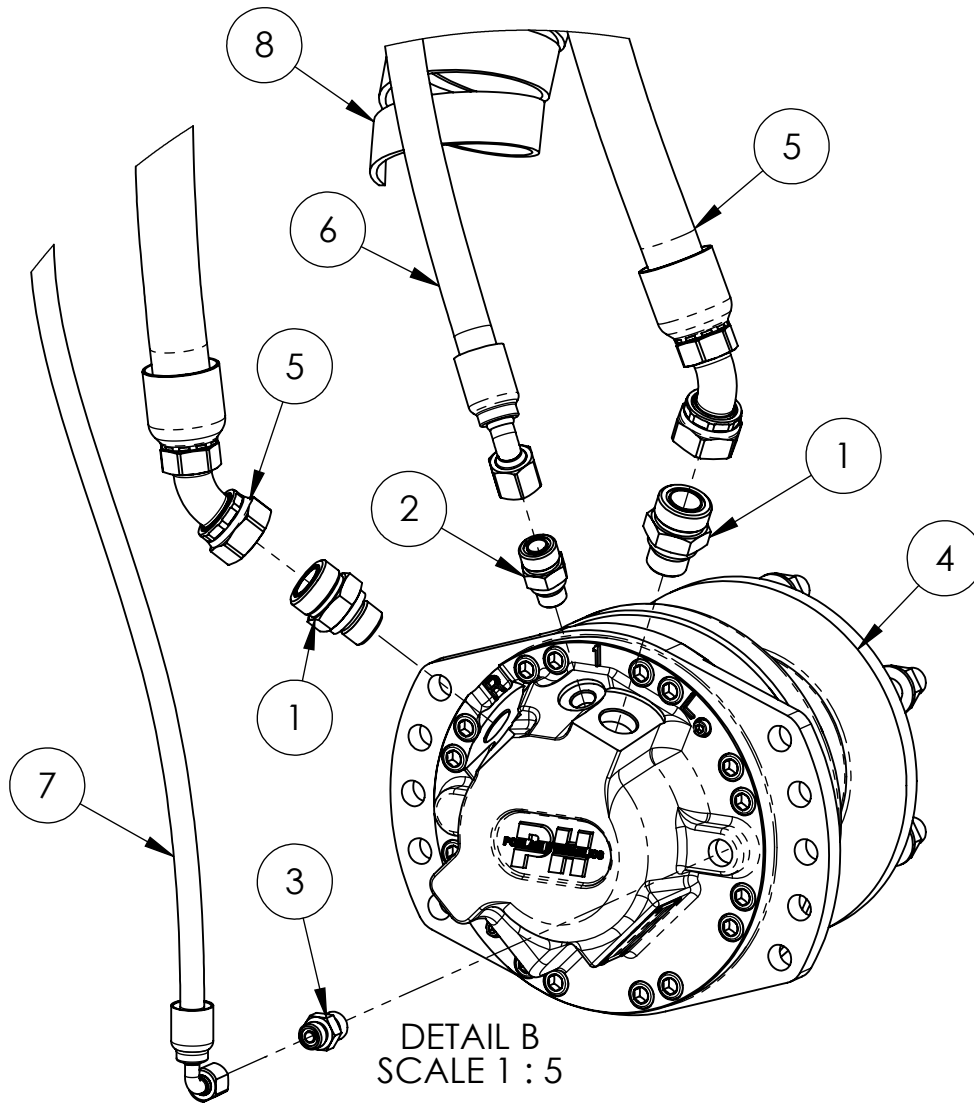

**HYDRAULICS ASSEMBLY
MOTOR
14623**

ITEM NO.	PART NUMBER	DESCRIPTION	QTY
1	14649	FITTING, 16M ORFS X 12M ORB ST	2
2	14650	FITTING, 10M ORFS X 8M ORB ST	1
3	14653	FITTING, 6M ORFS X 8M ORB ST	1
4	14554	HYD. MOTOR, 38.26 CID	1
5	14634	HYD HOSE, 1" X 60", ST-45	2
6	14639	HYD HOSE, 5/8" X 63", ST-45	1
7	14640	HYD HOSE, 3/8" X 66", ST-90	1
8	15492	HOSE WRAP, 4FT MOTOR	1