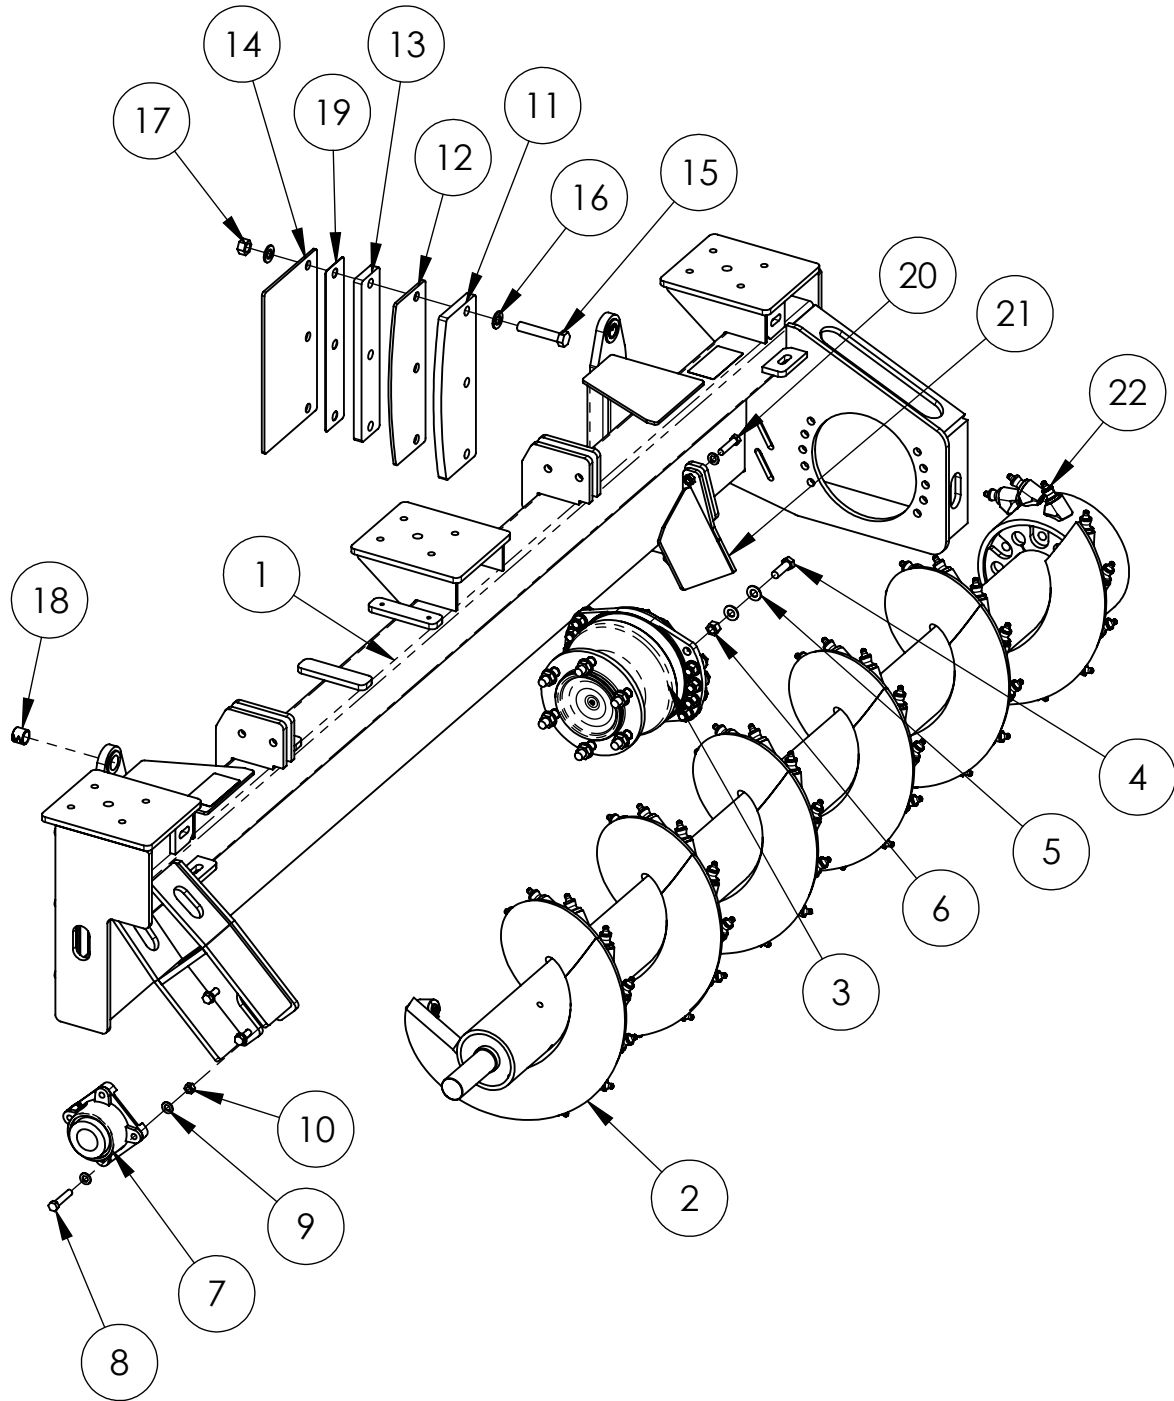

RAILING ASSEMBLY 14837

ITEM NO.	PART NUMBER	DESCRIPTION	QTY
1	14833	TRIMMER RAILING WELDMENT	1
2	11370	U-BOLT, 5/8 X 4 X 5.5	4
3	10104	WASHER, 5/8 GR8 ZY	8
4	11122	NUT, 5/8-11 SLTL GR8 ZY	8

TURNBUCKLE, TILT LOCK 17750

ITEM NO.	PART NUMBER	DESCRIPTION	QTY.
1	16298	TURNBUCKLE CLEVIS, RH	1
2	16299	TURNBUCKLE CLEVIS, LH	1
3	16305	STANDOFF, 1"-8, HEX L-R	1
4	15666	NUT, 1"-8, GR2 ZC JAM, RH	1
5	16369	NUT, 1"-8, GR2 ZC JAM, LH	1
6	15671	PIN, 1" X 3" ZC	1
7	16306	CLEVIS, 5/8" THICK, 3/4" PIN	1
8	10397	BOLT, 1/2-13 X 2.25 GR8 ZY	1
9	10062	WASHER, 1/2 SAE GR8 ZY	2
10	10396	NUT, 1/2-13, SLTL GR8 ZY	1
11	16710	HOOK, GRAB CLEVIS, GR70	1
12	17751	CHAIN, 3/8" X 9 LINKS, GR70	1
13	10963	COTTER PIN, 1/8 X 1.75	2

TRIMMER AUGER ASSEMBLY 14531

TRIMMER AUGER ASSEMBLY 14531

ITEM NO.	PART NUMBER	DESCRIPTION	QTY
1	14532	TRIMMER HEAD FRAME 5	1
2	14433	ROTOR AGT TRIMMER	1
3	14554	HYD. MOTOR, 38.26 CID	1
4	10886	BOLT, 5/8-11 X 2.0 GR8 ZY	10
5	10104	WASHER, 5/8 GR8 ZY	20
6	11122	NUT, 5/8-11 SLTL GR8 ZY	10
7	14555	BEARING, 2.0 TAPERED, 4-BOLT HOUSING	1
8	14871	BOLT, 1/2-13 X 2.5 GR8 ZY	4
9	10062	WASHER, 1/2 SAE GR8 ZY	10
10	10396	NUT, 1/2-13, SLTL GR8 ZY	4
11	15398	PLATE, TRIMMER HEAD CATCH	2
12	14598	PLATE, WEAR STRIP	2
13	14594	PLATE, ROTOR MOUNT PIVOT	2
14	14593	WEAR BAR STRIP	2
15	14632	BOLT, 3/4-10 X 4.0 GR8 ZY	6
16	10107	WASHER, 3/4 GR8 ZY	12
17	10106	NUT - 3/4-10 GR8 TL ZY	6
18	14652	BUSHING, SPRING 1" ID	2
19	14824	PLATE, ROTOR MOUNT PIVOT	2
20	10397	BOLT, 1/2-13 X 2.25 GR8 ZY	2
21	15130	ANGLE GRADER BLADE WELD	1
22	14459	TOOTH RX3-01W	69