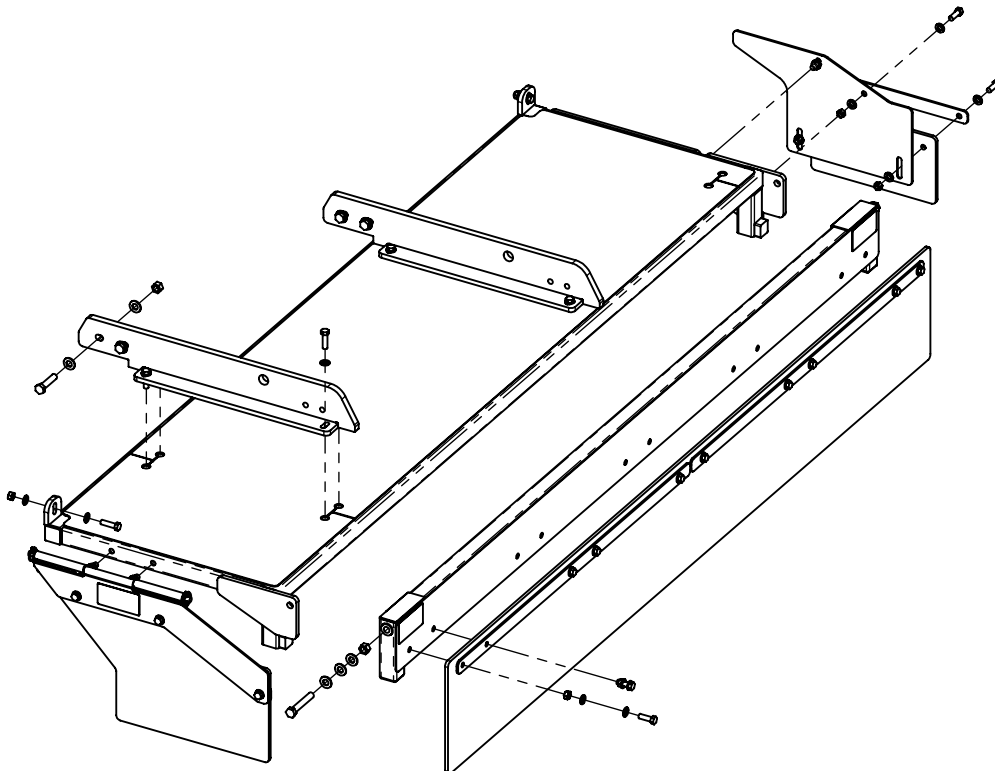

AUGER COVER 14628

ITEM NO.	PART NUMBER	DESCRIPTION	QTY
1	14562	DRUM COVER	1
2	14466	FRONT COVER WELD	1
3	11122	NUT, 5/8-11 SLTL GR8 ZY	6
4	10104	WASHER, 5/8 GR8 ZY	14
5	13782	BOLT, 5/8 X 4 GR8 ZY	2
6	10394	BOLT, 1/2-13 X 1.50 GR8 ZY	14
7	10062	WASHER, 1/2 SAE GR8 ZY	40
8	14578	RUBBER SAFETY FLAP FRONT	1
9	10435	BOLT - 1/2-13 X 1.75 GR8 ZY	10
10	11123	BOLT, 5/8-11 X 2.75 GR8 ZY	4
11	10396	NUT, 1/2-13, SLTL GR8 ZY	16
12	14927	COVER SUPPORT WELD	2
13	15121	SAFETY FLAP ASSY RIGHT	1
14	15731	PLATE, COVER WASHER	2
15	15732	PLATE, LEFT COVER	1
16	15733	RUBBER SAFETY FLAP LEFT	1
17	15734	PLATE, COVER WASHER	1