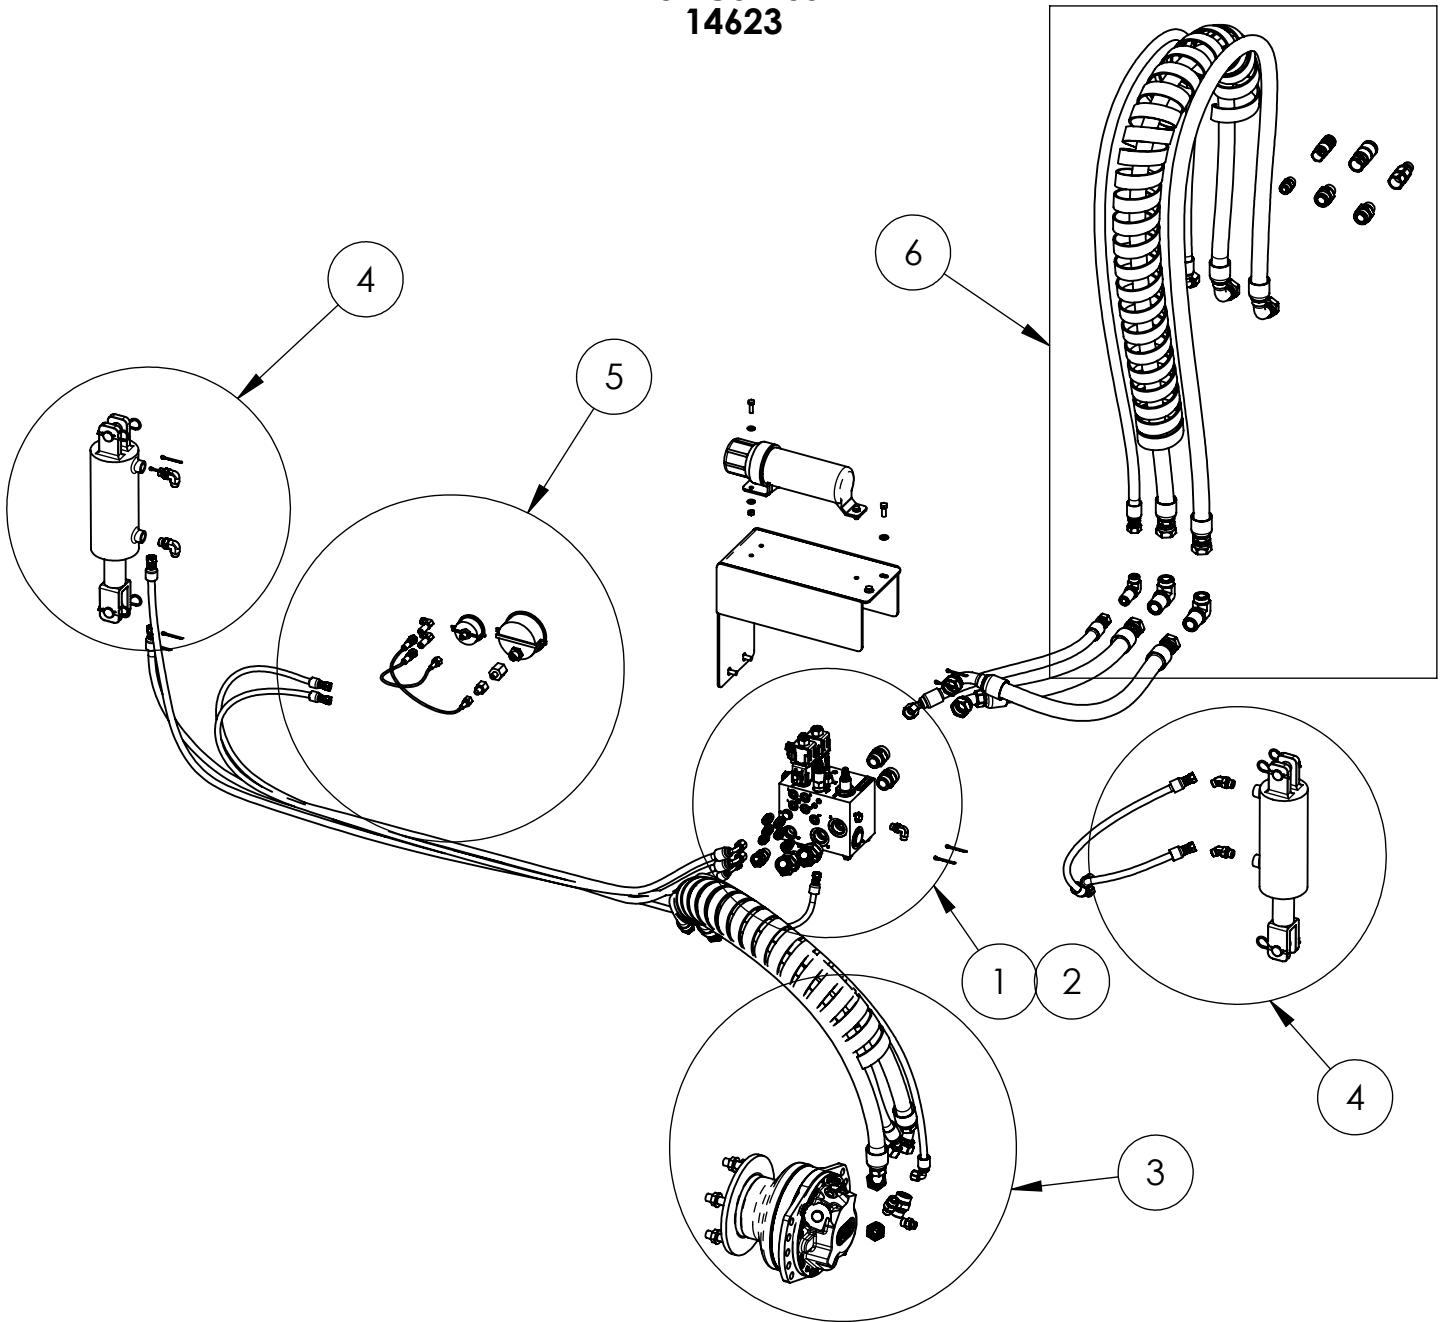

HYDRAULICS ASSEMBLY 14623

ITEM NO.	DESCRIPTION	PAGE NO.
1	VALVE FITTINGS	13
2	VALVE HOSES	14
3	MOTOR	15
4	CYLINDERS	16
5	GUAGES	17
6	HOOK-UP HOSES	18
7	HOSE ROUTING	19
8	ROUTING DIAGRAM	20