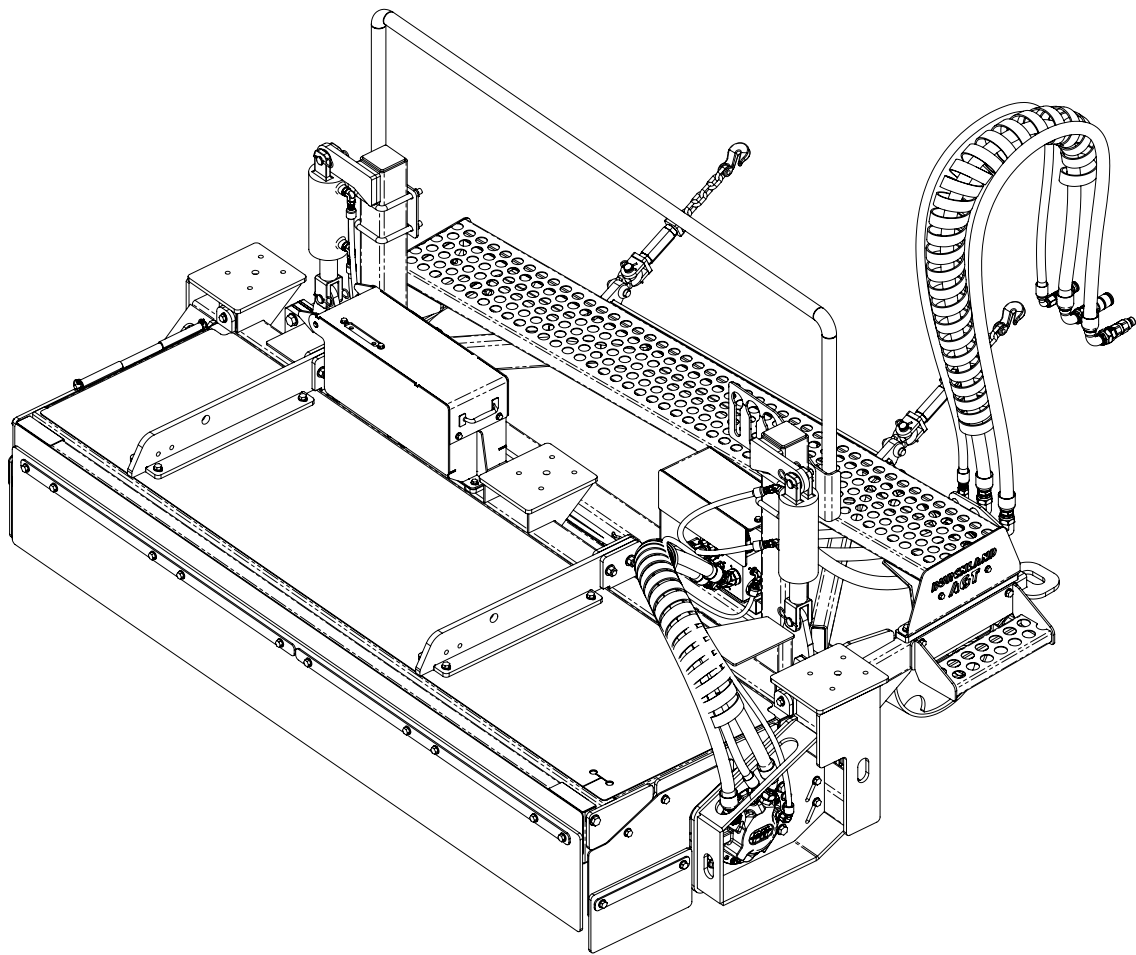

BURCHLAND

AGT

AUTO GRADING TRIMMER

PARTS BOOK

AUTO GRADING TRIMMER 14475

ITEM NO.	PART NUMBER	DESCRIPTION	QTY
1	14627	FRAME, DRUM, STEP ASSY	1
2	14531	TRIMMER HEAD ASSY 4	1
3	14628	DRUM COVER ASSY	1
4	14629	GRADER MOUNT BLADE	1
5	14623	HYD FITING, HOSE ASSY	1
6	15176	SENSORS BOX ASSY	1

ROLLER FRAME ASSEMBLY 14627

ROLLER FRAME ASSEMBLY 14627

ITEM NO.	PART NUMBER	DESCRIPTION	QTY
1	14476	FRAME, TRIMMER DRUM	1
2	14500	CATWALK, TRIMMER	1
3	10394	BOLT, 1/2-13 X 1.50 GR8 ZY	6
4	10062	WASHER, 1/2 SAE GR8 ZY	18
5	14501	STEP, TRIMMER SIDE	2
6	14651	BOLT, 1/2-13 X 3.25 GR8 ZY	3
7	10396	NUT, 1/2-13, SLTL GR8 ZY	4
8	14530	DRUM WELDMENT	1
9	14616	BEARING, 2" ID, 2 BOLT	2
10	10886	BOLT, 5/8-11 X 2.0 GR8 ZY	4
11	10104	WASHER, 5/8 GR8 ZY	4
12	14652	BUSHING, SPRING 1" ID	2
13	14872	BOLT, 1/2-13 X 3.5 GR8 ZY	1
14	14659	PLATE, HYD BULKHEAD	1
15	10435	BOLT - 1/2-13 X 1.75 GR8 ZY	4
16	14837	TRIMMER RAILING ASSY	1
17	15423	PLATE, HYD BULKHEAD	1
18	16050	SCRAPER MOUNT WELD	1
19	16051	SCRAPER, TRIMMER	1
20	10946	BOLT - 1/2-13 X 2.00 GR8 ZY	2
21	10393	BUSHING - SPRING PIVOT	2
22	16346	AGT LETTER BACKING	2
23	10112	BOLT, 3/8-16 X 1 GR8 ZY	4
24	10110	WASHER, 3/8 SAE GR8 ZY	4
25	17750	TURNBUCKLE, TILT LOCK	2

ITEM NO.	PART NUMBER	DESCRIPTION	QTY.
1	16298	TURNBUCKLE CLEVIS, RH	1
2	16299	TURNBUCKLE CLEVIS, LH	1
3	16305	STANDOFF, 1"-8, HEX L-R	1
4	15666	NUT, 1"-8, GR2 ZC JAM, RH	1
5	16369	NUT, 1"-8, GR2 ZC JAM, LH	1
6	15671	PIN, 1" X 3" ZC	1
7	16306	CLEVIS, 5/8" THICK, 3/4" PIN	1
8	10397	BOLT, 1/2-13 X 2.25 GR8 ZY	1
9	10062	WASHER, 1/2 SAE GR8 ZY	2
10	10396	NUT, 1/2-13, SLTL GR8 ZY	1
11	16710	HOOK, GRAB CLEVIS, GR70	1
12	17751	CHAIN, 3/8" X 9 LINKS, GR70	1
13	10963	COTTER PIN, 1/8 X 1.75	2