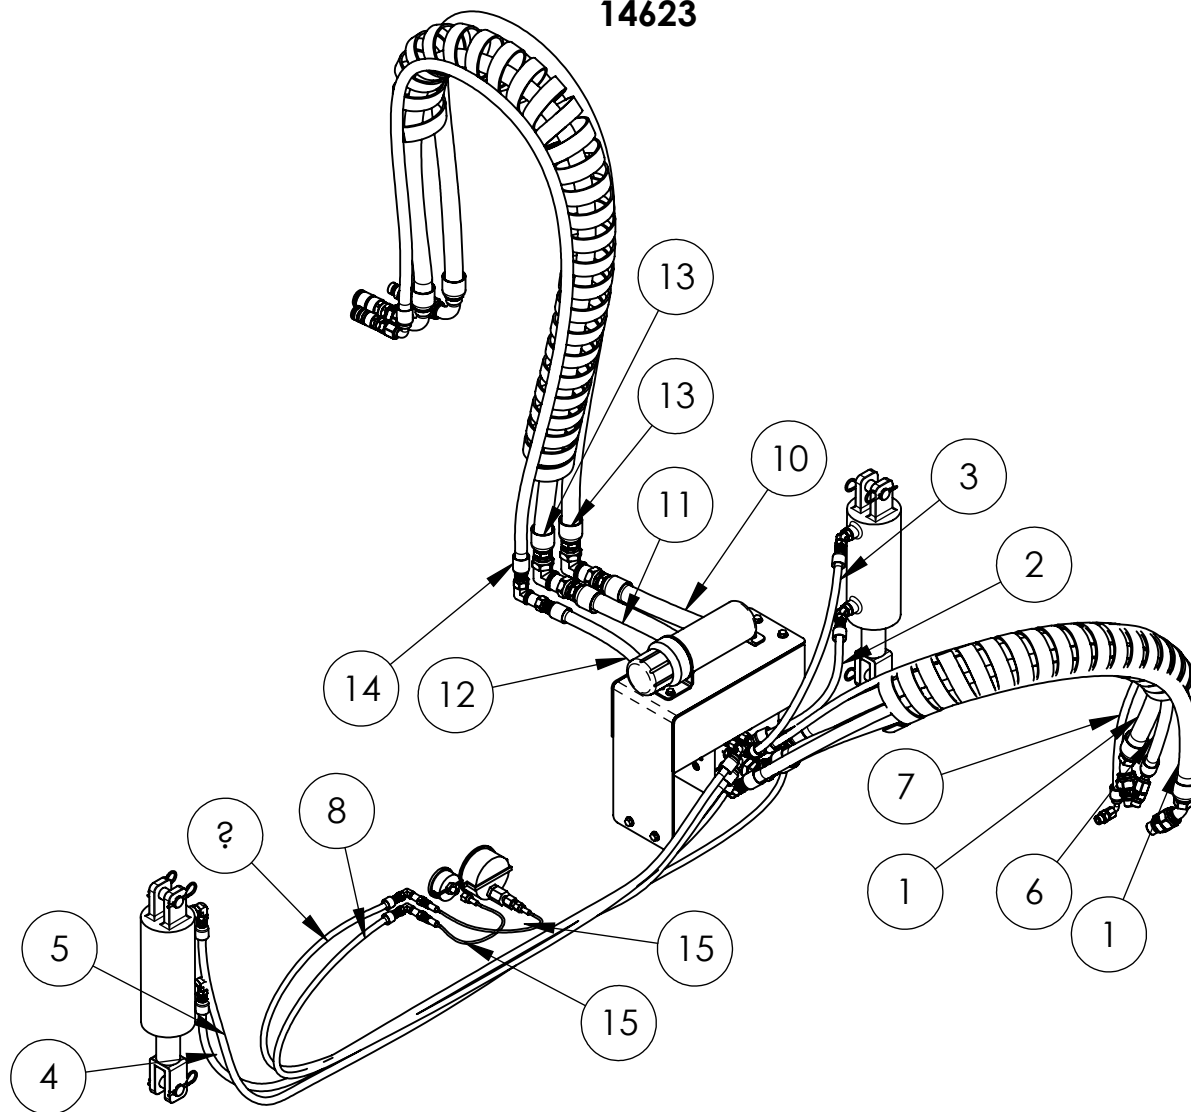

HYDRAULICS ASSEMBLY HOSE ROUTING 14623

ITEM NO.	PART NUMBER	DESCRIPTION	QTY
1	14634	HYD HOSE, 1" X 60", ST-45	2
2	14635	HYD HOSE, 3/8" X 18", ST-45	1
3	14636	HYD HOSE, 3/8" X 26", ST-45	1
4	14637	HYD HOSE, 3/8" X 76", ST-90	1
5	14638	HYD HOSE, 3/8" X 84", ST-90	1
6	14639	HYD HOSE, 5/8" X 63", ST-45	1
7	14640	HYD HOSE, 3/8" X 66", ST-90	1
8	14641	HYD HOSE, 1/4" X 84", ST-90	1
9	14642	HYD HOSE, 1/4" X 96", ST-ST	1
10	14643	HYD HOSE, 1" X 30", ST-90	1
11	14644	HYD HOSE, 1" X 25", ST-45	1
12	14645	HYD HOSE, 5/8" X 26", ST-45	1
13	14873	HYD HOSE, 1" X 84", ST-90	2
14	14874	HYD HOSE, 5/8" X 84", ST-90	1
15	14943	HYD HOSE, MICROBORE 16"	2