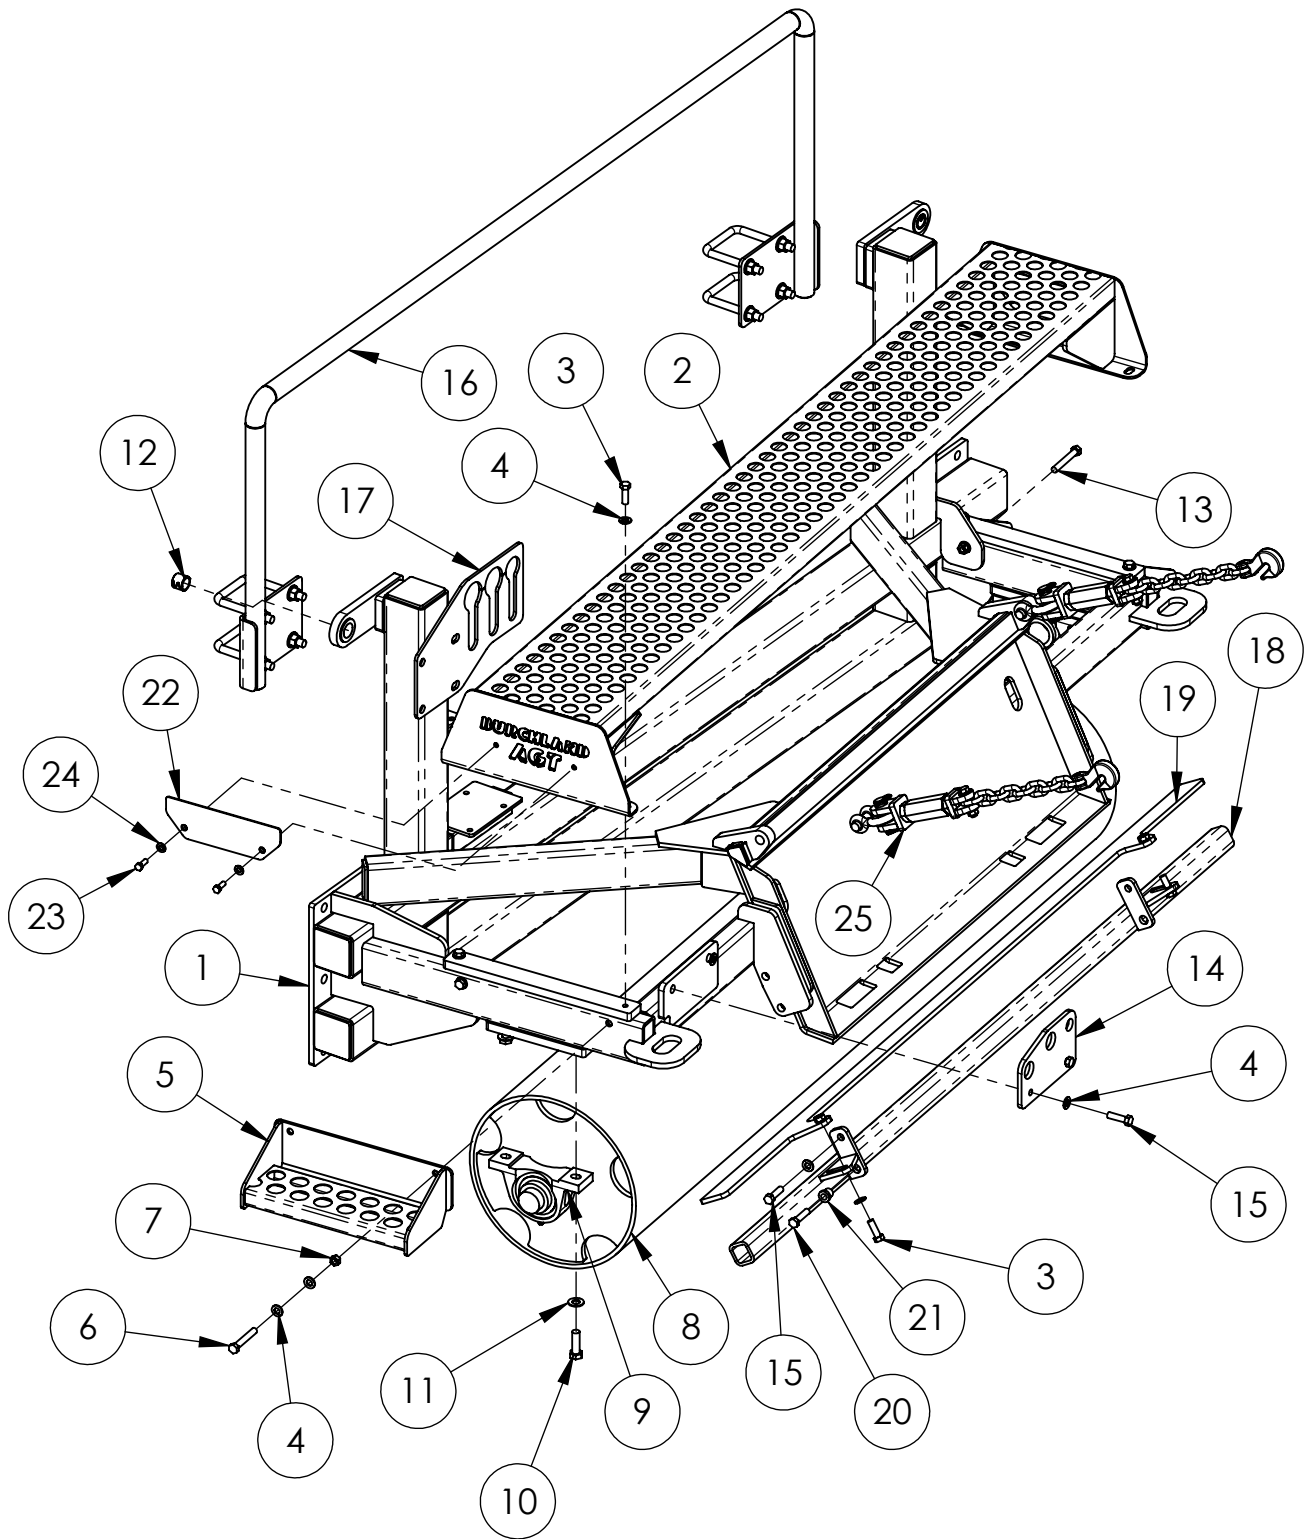

BURCHLAND

AGT

AUTO GRADING TRIMMER

PARTS BOOK

AUTO GRADING TRIMMER 14475

ITEM NO.	PART NUMBER	DESCRIPTION	QTY
1	14627	FRAME, DRUM, STEP ASSY	1
2	14531	TRIMMER HEAD ASSY 4	1
3	14628	DRUM COVER ASSY	1
4	14629	GRADER MOUNT BLADE	1
5	14623	HYD FITING, HOSE ASSY	1
6	15176	SENSORS BOX ASSY	1

ROLLER FRAME ASSEMBLY 14627

ROLLER FRAME ASSEMBLY 14627

ITEM NO.	PART NUMBER	DESCRIPTION	QTY
1	14476	FRAME, TRIMMER DRUM	1
2	14500	CATWALK, TRIMMER	1
3	10394	BOLT, 1/2-13 X 1.50 GR8 ZY	6
4	10062	WASHER, 1/2 SAE GR8 ZY	18
5	14501	STEP, TRIMMER SIDE	2
6	14651	BOLT, 1/2-13 X 3.25 GR8 ZY	3
7	10396	NUT, 1/2-13, SLTL GR8 ZY	4
8	14530	DRUM WELDMENT	1
9	14616	BEARING, 2" ID, 2 BOLT	2
10	10886	BOLT, 5/8-11 X 2.0 GR8 ZY	4
11	10104	WASHER, 5/8 GR8 ZY	4
12	14652	BUSHING, SPRING 1" ID	2
13	14872	BOLT, 1/2-13 X 3.5 GR8 ZY	1
14	14659	PLATE, HYD BULKHEAD	1
15	10435	BOLT - 1/2-13 X 1.75 GR8 ZY	4
16	14837	TRIMMER RAILING ASSY	1
17	15423	PLATE, HYD BULKHEAD	1
18	16050	SCRAPER MOUNT WELD	1
19	16051	SCRAPER, TRIMMER	1
20	10946	BOLT - 1/2-13 X 2.00 GR8 ZY	2
21	10393	BUSHING - SPRING PIVOT	2
22	16346	AGT LETTER BACKING	2
23	10112	BOLT, 3/8-16 X 1 GR8 ZY	4
24	10110	WASHER, 3/8 SAE GR8 ZY	4
25	17750	TURNBUCKLE, TILT LOCK	2

ITEM NO.	PART NUMBER	DESCRIPTION	QTY.
1	16298	TURNBUCKLE CLEVIS, RH	1
2	16299	TURNBUCKLE CLEVIS, LH	1
3	16305	STANDOFF, 1"-8, HEX L-R	1
4	15666	NUT, 1"-8, GR2 ZC JAM, RH	1
5	16369	NUT, 1"-8, GR2 ZC JAM, LH	1
6	15671	PIN, 1" X 3" ZC	1
7	16306	CLEVIS, 5/8" THICK, 3/4" PIN	1
8	10397	BOLT, 1/2-13 X 2.25 GR8 ZY	1
9	10062	WASHER, 1/2 SAE GR8 ZY	2
10	10396	NUT, 1/2-13, SLTL GR8 ZY	1
11	16710	HOOK, GRAB CLEVIS, GR70	1
12	17751	CHAIN, 3/8" X 9 LINKS, GR70	1
13	10963	COTTER PIN, 1/8 X 1.75	2