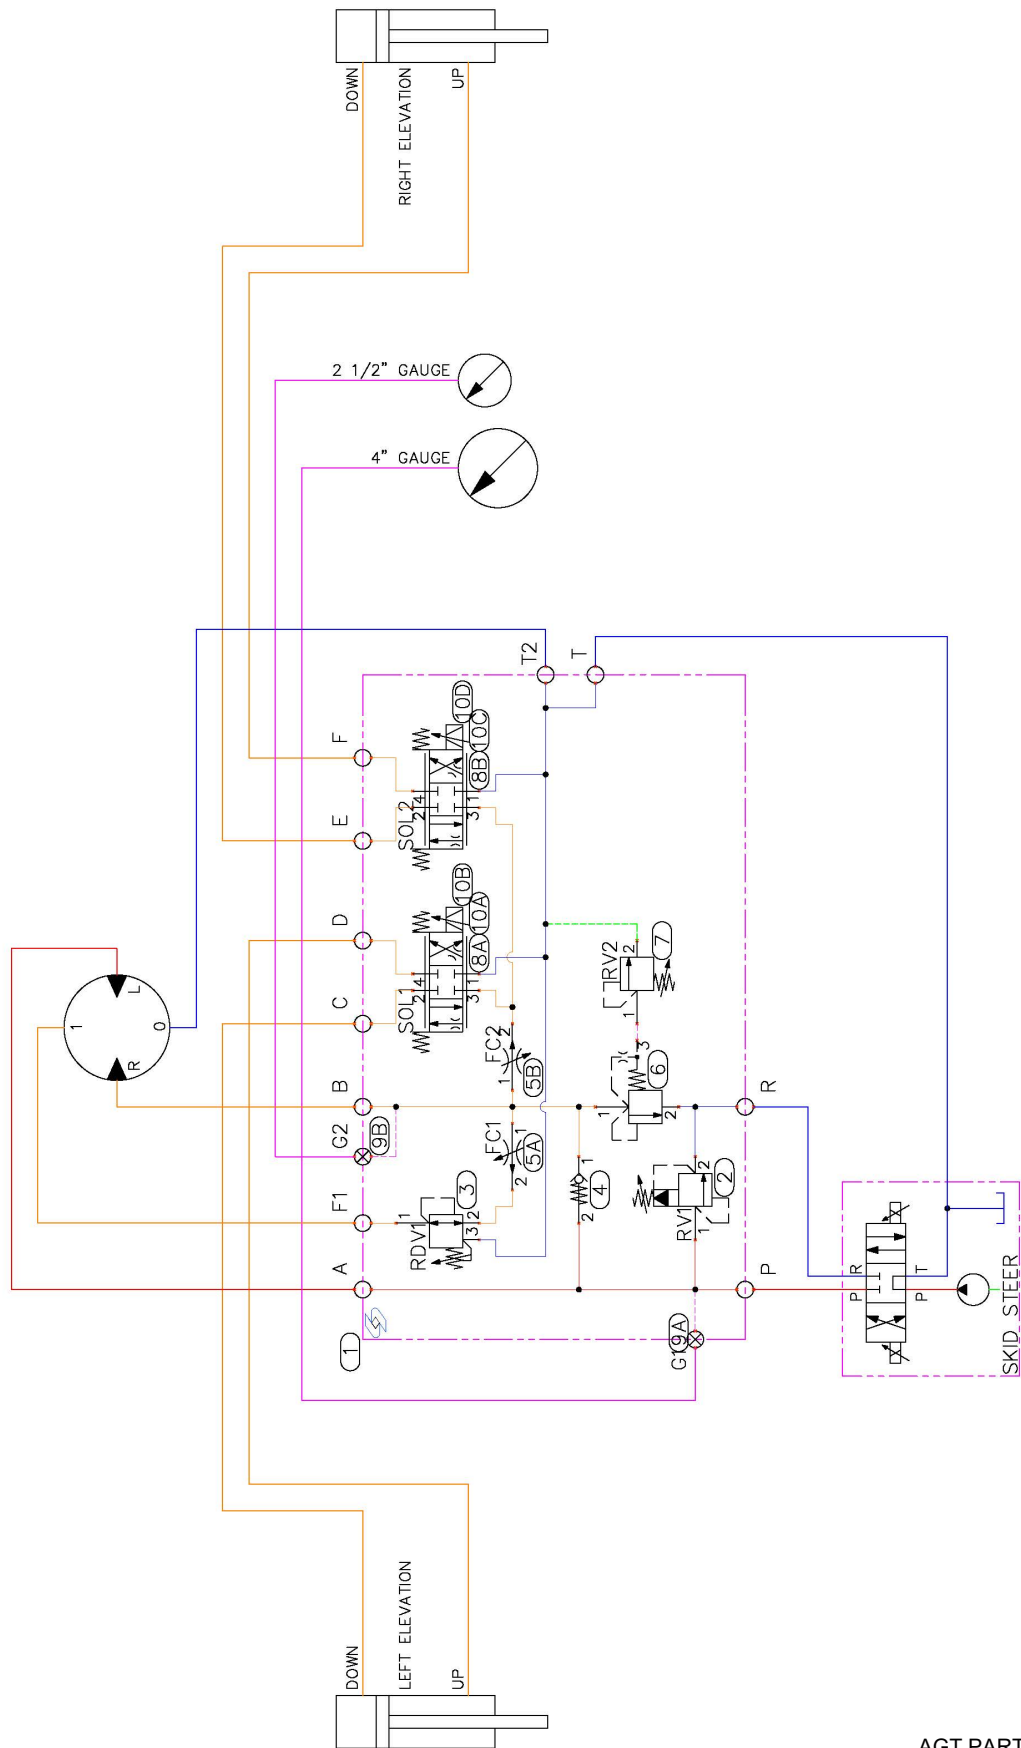

HYDRAULICS ASSEMBLY ROUTING DIAGRAM 14623