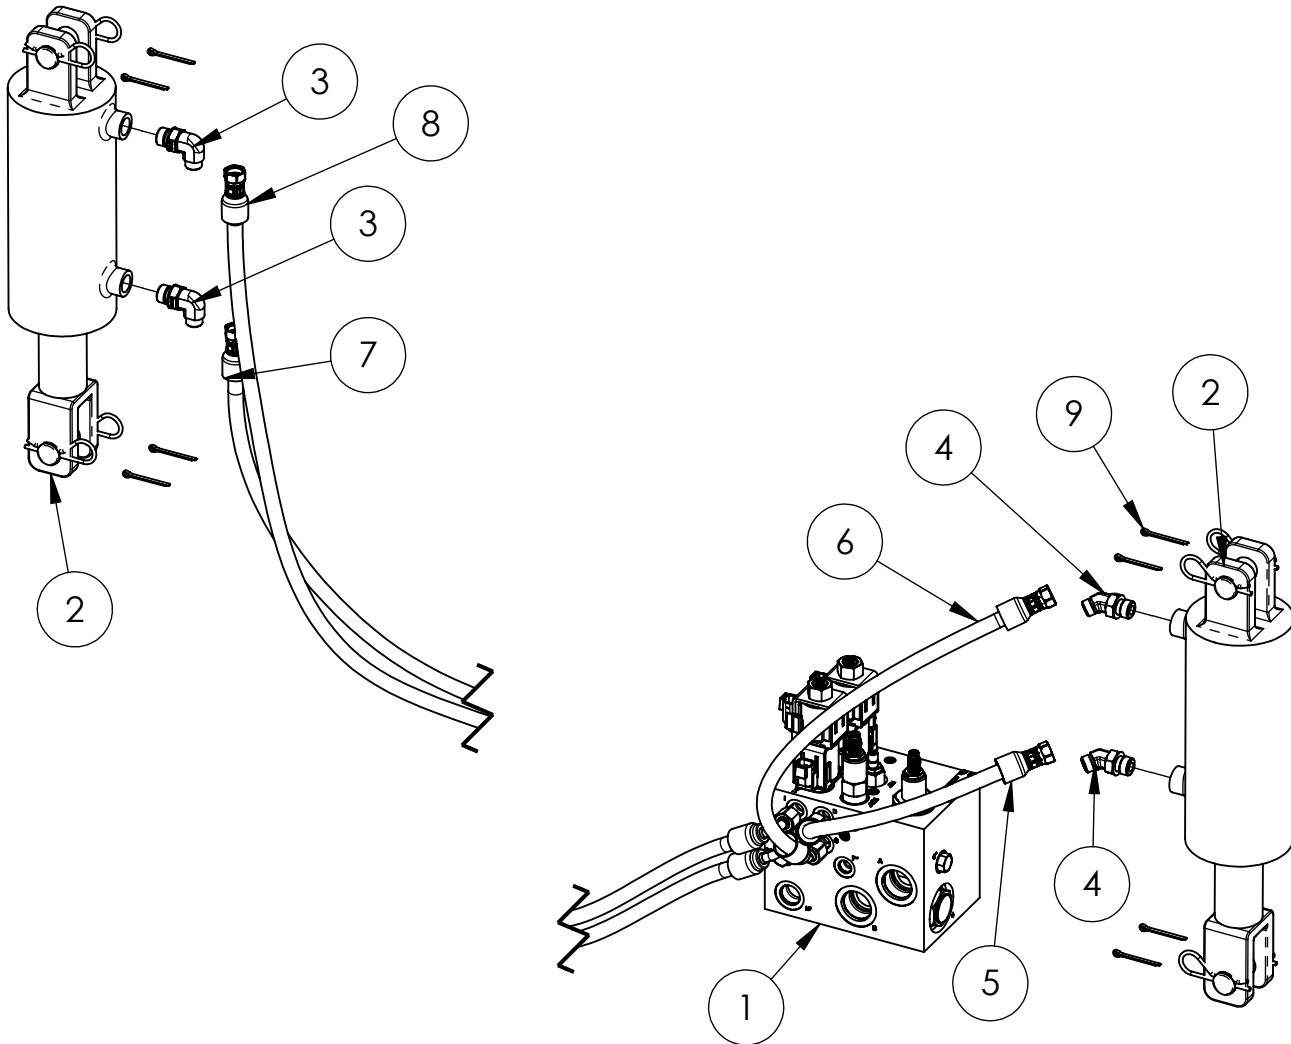

ITEM NO.	PART NUMBER	DESCRIPTION	QTY
1	14599	HYDRAULIC VALVE	1
2	10112	BOLT, 3/8-16 X 1 GR8 ZY	4
3	10110	WASHER, 3/8 SAE GR8 ZY	4
4	12759	FITTING, 4M ORFS X 6M ORB ST	1
5	14617	FITTING, 16M ORFS X 16M ORB 45	2
6	14618	FITTING, 16M ORFS X 16M ORB ST	2
7	14619	FITTING, 10M ORFS X 10M ORB 45	1
8	14620	FITTING, 10M ORFS X 10M ORB ST	1
9	14621	FITTING, 6M ORFS X 6M ORB ST	4
10	13323	FITTING, 4M ORFS X 6M ORB 90	1
11	14624	FITTING, 6M ORFS X 6M ORB 45	1

HYDRAULICS ASSEMBLY VALVE HOSES 14623

DETAIL A
SCALE 1 : 6

ITEM NO.	PART NUMBER	DESCRIPTION	QTY
1	14599	HYDRAULIC VALVE	1
2	14634	HYD HOSE, 1" X 60", ST-45	2
3	14635	HYD HOSE, 3/8" X 18", ST-45	1
4	14636	HYD HOSE, 3/8" X 26", ST-45	1
5	14637	HYD HOSE, 3/8" X 76", ST-90	1
6	14638	HYD HOSE, 3/8" X 84", ST-90	1
7	14639	HYD HOSE, 5/8" X 63", ST-45	1
8	14640	HYD HOSE, 3/8" X 66", ST-90	1
9	14641	HYD HOSE, 1/4" X 84", ST-90	1
10	14642	HYD HOSE, 1/4" X 96", ST-ST	1
11	14643	HYD HOSE, 1" X 30", ST-90	1
12	14644	HYD HOSE, 1" X 25", ST-45	1
13	14645	HYD HOSE, 5/8" X 26", ST-45	1

HYDRAULICS ASSEMBLY CYLINDERS 14623

ITEM NO.	PART NUMBER	DESCRIPTION	QTY
1	14599	HYDRAULIC VALVE	1
2	14626	HYD CYL, 4 X 6	2
3	15347	FITTING, 6M ORFS X 8M ORB 90	2
4	14674	FITTING, 6M ORFS X 8M ORB 45	2
5	14635	HYD HOSE, 3/8" X 18", ST-45	1
6	14636	HYD HOSE, 3/8" X 26", ST-45	1
7	14637	HYD HOSE, 3/8" X 76", ST-90	1
8	14638	HYD HOSE, 3/8" X 84", ST-90	1
9	10963	COTTER PIN, 1/8 X 1.75	8