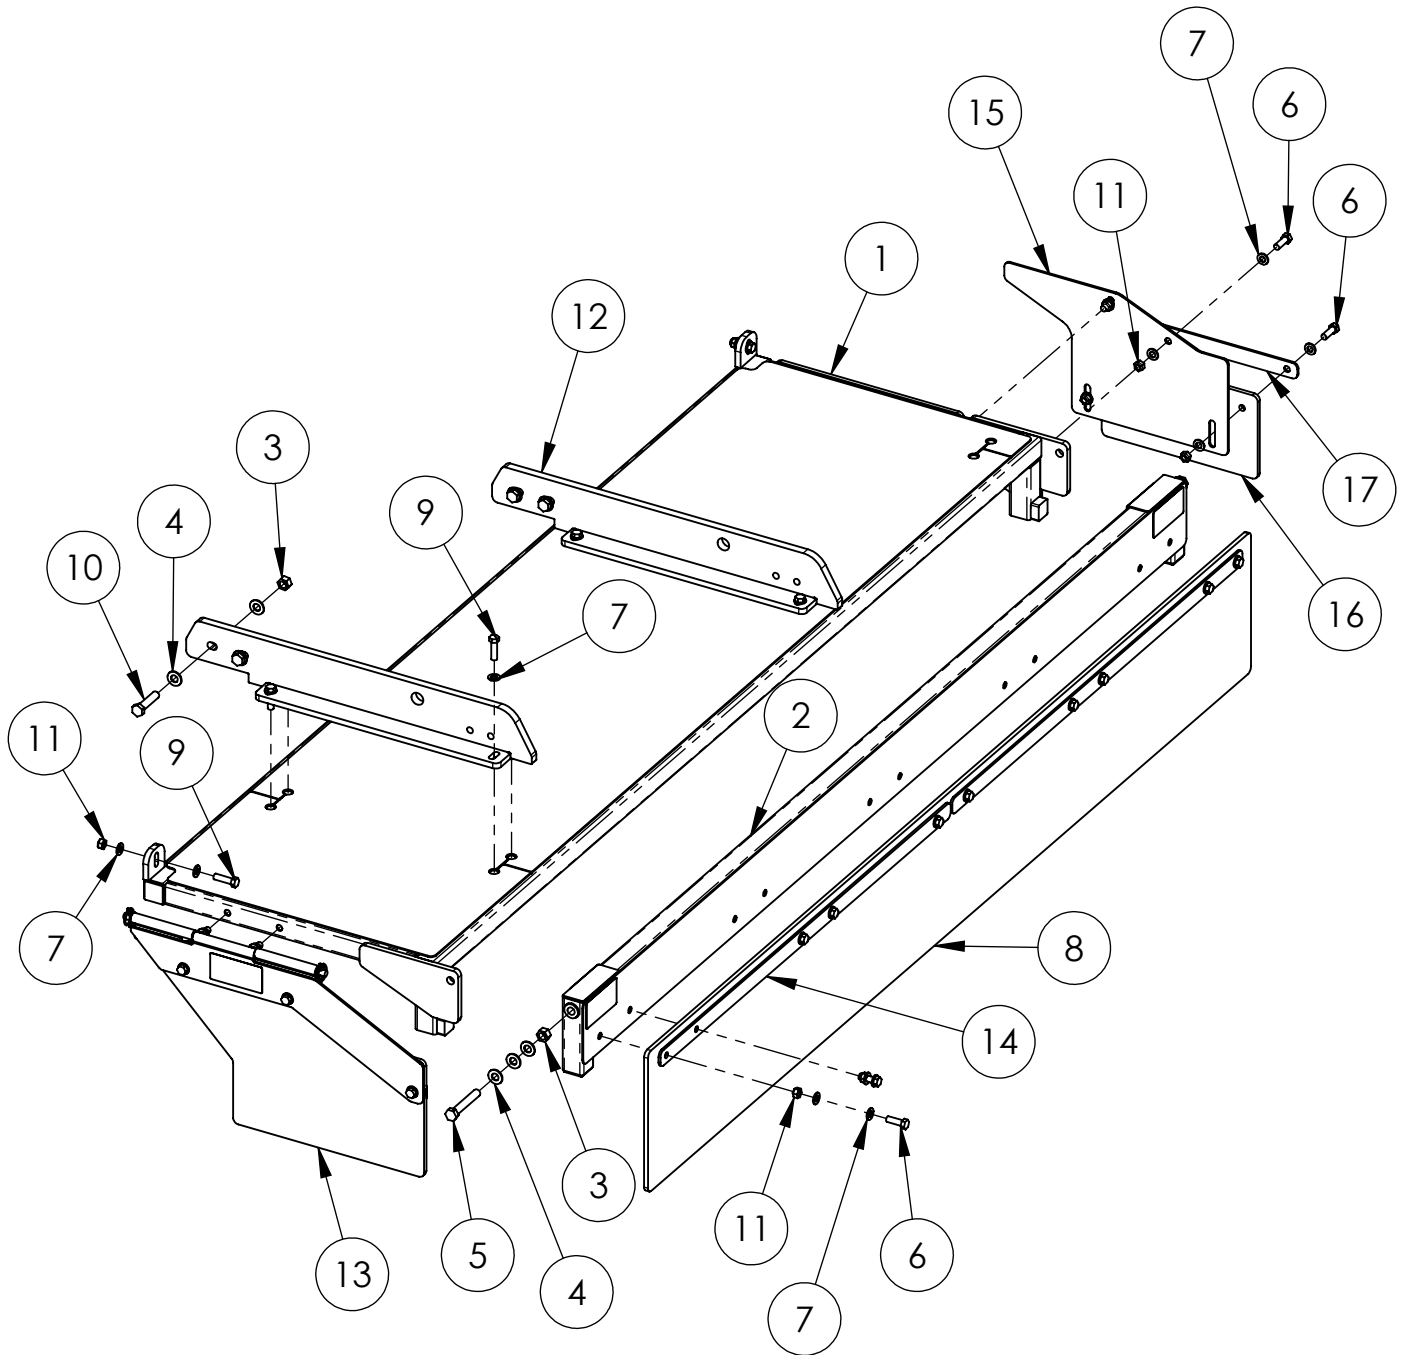

ITEM NO.	PART NUMBER	DESCRIPTION	QTY.
1	16298	TURNBUCKLE CLEVIS, RH	1
2	16299	TURNBUCKLE CLEVIS, LH	1
3	16305	STANDOFF, 1"-8, HEX L-R	1
4	15666	NUT, 1"-8, GR2 ZC JAM, RH	1
5	16369	NUT, 1"-8, GR2 ZC JAM, LH	1
6	15671	PIN, 1" X 3" ZC	1
7	16306	CLEVIS, 5/8" THICK, 3/4" PIN	1
8	10397	BOLT, 1/2-13 X 2.25 GR8 ZY	1
9	10062	WASHER, 1/2 SAE GR8 ZY	2
10	10396	NUT, 1/2-13, SLTL GR8 ZY	1
11	16710	HOOK, GRAB CLEVIS, GR70	1
12	17751	CHAIN, 3/8" X 9 LINKS, GR70	1
13	10963	COTTER PIN, 1/8 X 1.75	2

TRIMMER AUGER ASSEMBLY 14531

TRIMMER AUGER ASSEMBLY 14531

ITEM NO.	PART NUMBER	DESCRIPTION	QTY
1	14532	TRIMMER HEAD FRAME 5	1
2	14433	ROTOR AGT TRIMMER	1
3	14554	HYD. MOTOR, 38.26 CID	1
4	10886	BOLT, 5/8-11 X 2.0 GR8 ZY	10
5	10104	WASHER, 5/8 GR8 ZY	20
6	11122	NUT, 5/8-11 SLTL GR8 ZY	10
7	14555	BEARING, 2.0 TAPERED, 4-BOLT HOUSING	1
8	14871	BOLT, 1/2-13 X 2.5 GR8 ZY	4
9	10062	WASHER, 1/2 SAE GR8 ZY	10
10	10396	NUT, 1/2-13, SLTL GR8 ZY	4
11	15398	PLATE, TRIMMER HEAD CATCH	2
12	14598	PLATE, WEAR STRIP	2
13	14594	PLATE, ROTOR MOUNT PIVOT	2
14	14593	WEAR BAR STRIP	2
15	14632	BOLT, 3/4-10 X 4.0 GR8 ZY	6
16	10107	WASHER, 3/4 GR8 ZY	12
17	10106	NUT - 3/4-10 GR8 TL ZY	6
18	14652	BUSHING, SPRING 1" ID	2
19	14824	PLATE, ROTOR MOUNT PIVOT	2
20	10397	BOLT, 1/2-13 X 2.25 GR8 ZY	2
21	15130	ANGLE GRADER BLADE WELD	1
22	14459	TOOTH RX3-01W	69

AUGER COVER 14628

AUGER COVER 14628

ITEM NO.	PART NUMBER	DESCRIPTION	QTY
1	14562	DRUM COVER	1
2	14466	FRONT COVER WELD	1
3	11122	NUT, 5/8-11 SLTL GR8 ZY	6
4	10104	WASHER, 5/8 GR8 ZY	14
5	13782	BOLT, 5/8 X 4 GR8 ZY	2
6	10394	BOLT, 1/2-13 X 1.50 GR8 ZY	14
7	10062	WASHER, 1/2 SAE GR8 ZY	40
8	14578	RUBBER SAFETY FLAP FRONT	1
9	10435	BOLT - 1/2-13 X 1.75 GR8 ZY	10
10	11123	BOLT, 5/8-11 X 2.75 GR8 ZY	4
11	10396	NUT, 1/2-13, SLTL GR8 ZY	16
12	14927	COVER SUPPORT WELD	2
13	15121	SAFETY FLAP ASSY RIGHT	1
14	15731	PLATE, COVER WASHER	2
15	15732	PLATE, LEFT COVER	1
16	15733	RUBBER SAFETY FLAP LEFT	1
17	15734	PLATE, COVER WASHER	1